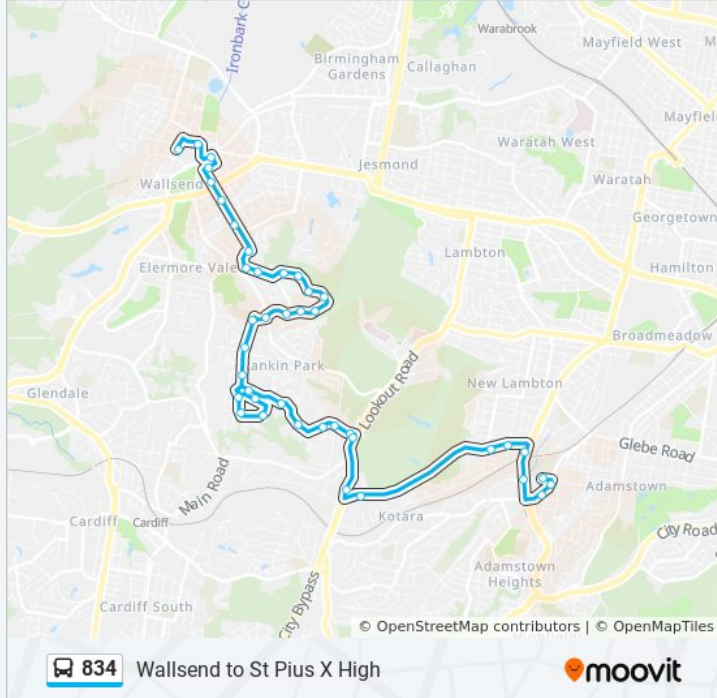

Direction: St Pius X HS

36 stops

[VIEW LINE SCHEDULE](#)

- Wallsend District Library, Bunn St
- Tyrrell St at Council St
- St Luke's Anglican Church, Metcalfe St
- Metcalfe St opp Wallsend Public School
- Metcalfe St before Perks St
- Elmore Pde opp Cambronne Pde
- Cambronne Pde at Colwyn Cl
- Cambronne Pde after Rialto Cl
- Dangerfield Dr opp 116
- Dangerfield Dr opp 102
- Dangerfield Dr opp 78
- Dangerfield Dr opp 62
- Dangerfield Dr opp Allenwood Cl
- Dangerfield Dr opp Cambronne Pde
- Dangerfield Dr opp Cambronne Pde
- Dangerfield Dr opp Isabella Cl
- Grandview Rd opp Wallsend South Public School
- Grandview Rd at Cranbrook Pde
- Grandview Rd at Meldon Pl
- Holly Cct opp Eskdale Cl
- Holly Cct at Tranmere Cl
- Walkern Rd at Candlebark Way

Stops: 36

Trip Duration: 30 min

Line Summary:

Walkern Rd at Bowness St
 Grandview Rd opp Clepham St
 Grandview Rd before Elbrook Dr
 Grandview Rd opp Mountain View Pde
 42 Grandview Rd
 Grandview Rd opp Marshall St
 Cardiff Rd opp Beverley Cres
 Charlestown Rd at Hurn St
 Carnley Ave at Carisbrooke Ave
 Carnley Ave after Orchardtown Rd
 Carnley Ave at Birdwood St
 Northcott Dr opp Kotara Home
 Park Ave before Dibbs St
 St Pius X High School, Fletcher St, Stand C

Stops: 41

Trip Duration: 33 min

Line Summary:

Grandview Rd before Clepham St

Holly Cct opp Eskdale Cl

Holly Cct at Tranmere Cl

Walkern Rd at Candlebark Way

Walkern Rd at Bowness St

Wallsend Public School, Metcalfe St

Metcalfe St opp St Luke's Anglican Church

Campbell St after Metcalfe St

Murnin St at Cowper St

Tyrrell St at Council St

Bunn St opp Wallsend District Library

834 bus time schedules and route maps are available in an offline PDF at moovitapp.com. Use the [Moovit App](#) to see live bus times, train schedule or subway schedule, and step-by-step directions for all public transit in Sydney.