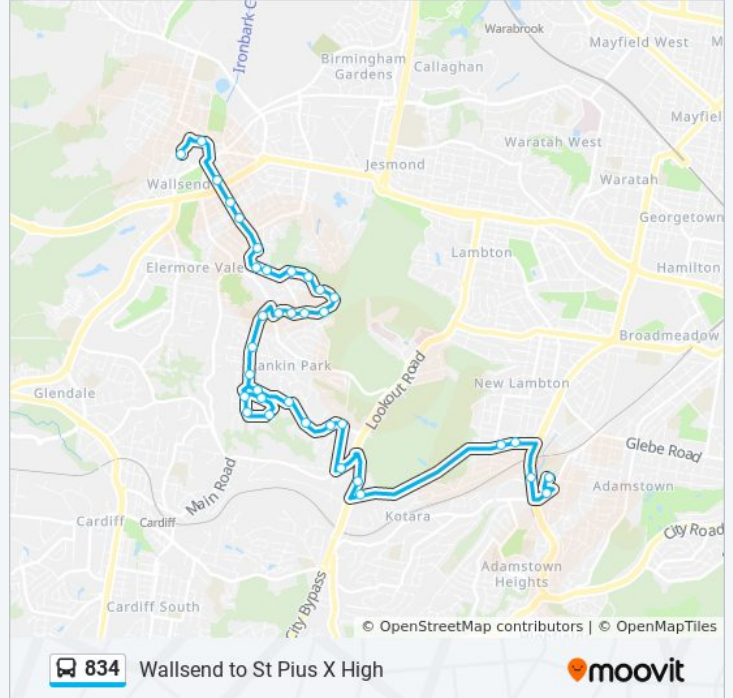

Direction: St Pius X HS

36 stops

[VIEW LINE SCHEDULE](#)

- Wallsend District Library, Bunn St
- Tyrrell St at Council St
- St Luke's Anglican Church, Metcalfe St
- Metcalfe St opp Wallsend Public School
- Metcalfe St before Perks St
- Elmore Pde opp Cambronne Pde
- Cambronne Pde at Colwyn Cl
- Cambronne Pde after Rialto Cl
- Dangerfield Dr opp 116
- Dangerfield Dr opp 102
- Dangerfield Dr opp 78
- Dangerfield Dr opp 62
- Dangerfield Dr opp Allenwood Cl
- Dangerfield Dr opp Cambronne Pde
- Dangerfield Dr opp Cambronne Pde
- Dangerfield Dr opp Isabella Cl
- Grandview Rd opp Wallsend South Public School
- Grandview Rd at Cranbrook Pde
- Grandview Rd at Meldon Pl
- Holly Cct opp Eskdale Cl
- Holly Cct at Tranmere Cl
- Walkern Rd at Candlebark Way

Stops: 36

Trip Duration: 30 min

Line Summary:

Walkern Rd at Bowness St
 Grandview Rd opp Clepham St
 Grandview Rd before Elbrook Dr
 Grandview Rd opp Mountain View Pde
 42 Grandview Rd
 Grandview Rd opp Marshall St
 Cardiff Rd opp Beverley Cres
 Charlestown Rd at Hurn St
 Carnley Ave at Carisbrooke Ave
 Carnley Ave after Orchardtown Rd
 Carnley Ave at Birdwood St
 Northcott Dr opp Kotara Home
 Park Ave before Dibbs St
 St Pius X High School, Fletcher St, Stand C

Direction: Wallsend

41 stops

[VIEW LINE SCHEDULE](#)

St Pius X High School, Fletcher St, Stand C
 Park Ave after Fletcher St
 Park Ave after Dibbs St
 Kotara Home, Northcott Dr
 Bridges Rd opp Penman St
 Carnley Ave at Birdwood St
 Carnley Ave before Orchardtown Rd
 Carnley Ave opp Carisbrooke Ave
 Charlestown Rd opp Carnley Ave
 Lookout Rd at Grandview Rd
 Grandview Rd after Lookout Rd
 Grandview Rd at Marshall St
 37 Grandview Rd
 Grandview Rd at Mountain View Pde
 Grandview Rd opp Elbrook Dr

Stops: 41

Trip Duration: 33 min

Line Summary:

Grandview Rd before Clepham St

Holly Cct opp Eskdale Cl

Holly Cct at Tranmere Cl

Walkern Rd at Candlebark Way

Walkern Rd at Bowness St