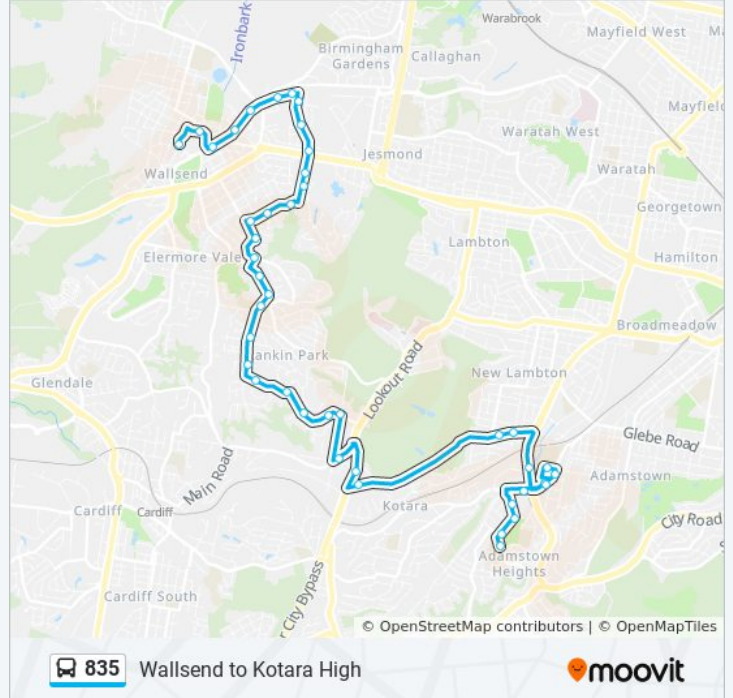

 835

Wallsend to Kotara High

Get The App

The 835 bus line (Wallsend to Kotara High) has 2 routes. For regular weekdays, their operation hours are:

(1) Kotara HS: 7:43 AM(2) Wallsend: 3:43 PM

Use the Moovit App to find the closest 835 bus station near you and find out when is the next 835 bus arriving.

Direction: Kotara HS

42 stops

[VIEW LINE SCHEDULE](#)

- Wallsend District Library, Bunn St
- Tyrrell St at Council St
- Cowper St after Nelson St
- Cowper St at George St
- Cowper St opp Platt St
- Cameron St opp Nash St
- Cameron St before Tillie St
- Douglas St at Stapleton St
- Douglas St at Curry St
- Douglas St at Abbott St
- Douglas St opp Marie St
- Douglas St at Birchgrove Dr
- Cressington Way opp Seladon Ave
- Cressington Way opp Cressington Way Reserve
- Cressington Way at Elmore Pde
- Elmore Pde opp Cambronne Pde
- Cambronne Pde at Colwyn Cl
- Croudace Rd after Garsdale Ave
- Croudace Rd opp Grandview Rd
- Grandview Rd opp Wallsend South Public School
- Grandview Rd at Cranbrook Pde
- Grandview Rd at Meldon Pl

835 bus Time Schedule

Kotara HS Route Timetable:

Sunday	Not Operational
Monday	7:43 AM
Tuesday	7:43 AM
Wednesday	7:43 AM
Thursday	7:43 AM
Friday	Not Operational
Saturday	Not Operational

835 bus Info

Direction: Kotara HS

Stops: 42

Trip Duration: 39 min

Line Summary:

Grandview Rd opp Clepham St
 Grandview Rd before Elbrook Dr
 Grandview Rd opp Mountain View Pde
 42 Grandview Rd
 Grandview Rd opp Marshall St
 Cardiff Rd opp Beverley Cres
 Charlestown Rd at Hurn St
 Carnley Ave at Carisbrooke Ave
 Carnley Ave after Orchardtown Rd
 Carnley Ave at Birdwood St
 Northcott Dr opp Kotara Home
 Park Ave before Dibbs St
 St Pius X High School, Fletcher St, Stand C
 Park Ave after Fletcher St
 Park Ave after Dibbs St
 Westfield Kotara, Park Ave
 Westfield Kotara, Lexington Pde
 Lexington Pde opp Rachael Ave
 Hudson Park, Lexington Pde
 Lexington Pde opp Kotara High School