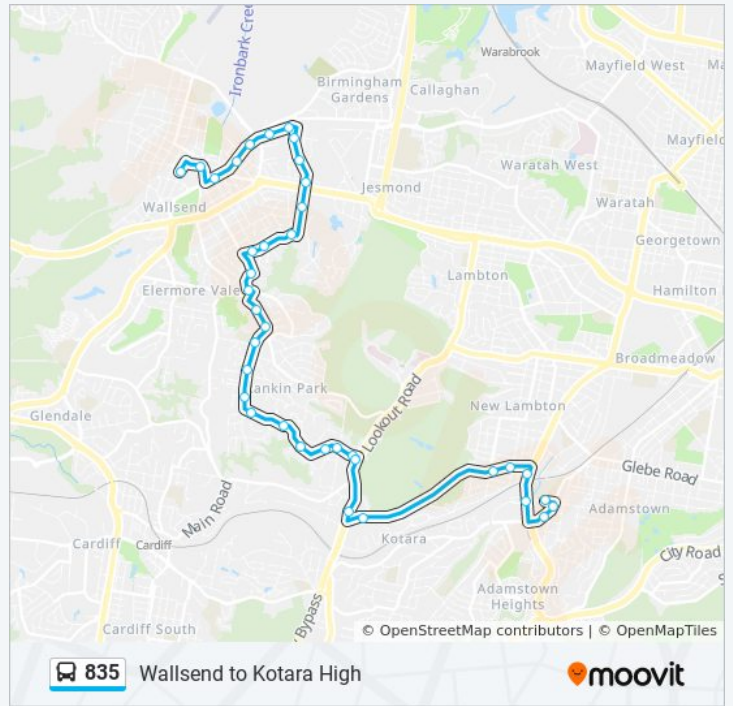

Trip Duration: 34 min
Line Summary:

Lookout Rd at Grandview Rd
Grandview Rd after Lookout Rd
Grandview Rd at Marshall St
37 Grandview Rd
Grandview Rd at Mountain View Pde
Grandview Rd opp Elbrook Dr
Grandview Rd before Clepham St
Grandview Rd at Grand Valley Way
Grandview Rd opp Cranbrook Pde
Wallsend South Public School, Grandview Rd
Croudace Rd at Grandview Rd
Croudace Rd before Garsdale Ave
Cambronne Pde opp Colwyn Cl
Cambronne Pde at Elermore Pde
Cressington Way at Murnin St
Cressington Way Reserve, Cressington Way
Cressington Way opp Kadina Cl
Douglas St after Corindi St
Douglas St at Abbott St
Douglas St at Curry St
Douglas St at Stapleton St
Cameron St after Douglas St
Cameron St at Nash St
Cowper St at Platt St
Cowper St at George St
Cowper St at Murnin St
Tyrrell St at Council St
Bunn St opp Wallsend District Library

835 bus time schedules and route maps are available in an offline PDF at moovitapp.com. Use the [Moovit App](#) to see live bus times, train schedule or subway schedule, and step-by-step directions for all public transit in Sydney.

[About Moovit](#) • [MaaS Solutions](#) • [Supported Countries](#) • [Mooviter Community](#)

Check Live Arrival Times