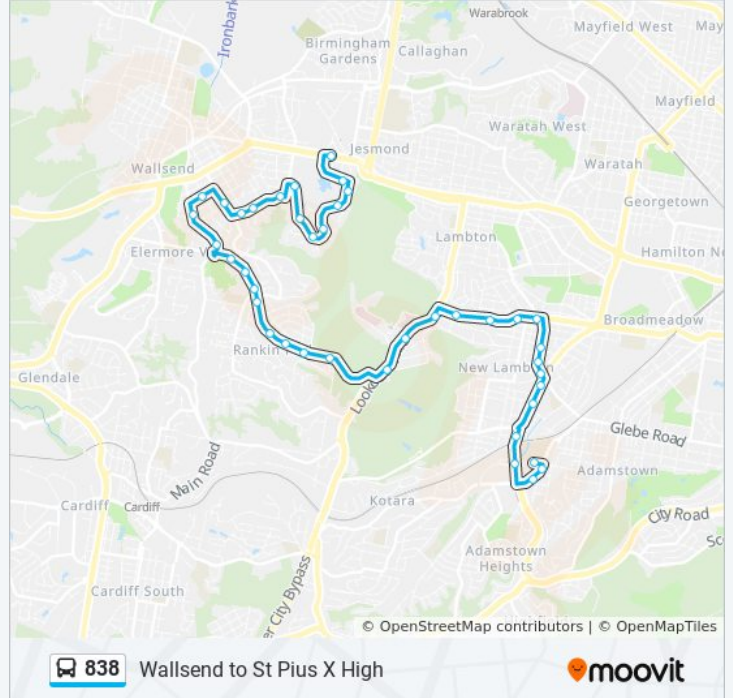

Stops: 38

Trip Duration: 29 min

Line Summary:

McCaffrey Dr opp Elbrook Dr
 McCaffrey Dr opp Marshall St
 Lookout Rd after McCaffrey Dr
 Newcastle Private Hospital, Lookout Rd
 Russell Rd after Croudace St
 Russell Rd opp Brett St
 Russell Rd at Baker St
 Rugby Rd opp New Lambton Public School
 Alma Rd at Regent St
 Royal St opp Portland Pl
 Royal St opp St James Rd
 St James Rd before Bridges Rd
 Alder Park Sports Club, Bridges Rd
 Bridges Rd at Penman St
 Northcott Dr opp Kotara Home
 Park Ave before Dibbs St
 St Pius X High School, Fletcher St, Stand C

Stops: 40

Trip Duration: 29 min

Line Summary:

Russell Rd opp Baker St

Russell Rd before Brett St

Lookout Rd after Curson Rd

Lookout Rd opp Newcastle Private Hospital

Lookout Rd opp McCaffrey Dr

Birchgrove Dr opp Wootton Cl

Birchgrove Dr opp Claymore Cl

Birchgrove Dr at Sakonia Cl

Birchgrove Dr opp Coweambah Cl

Birchgrove Dr opp Birchgrove Drive Reserve

Victory Pde opp Chalmers Rd

Newcastle Rd opp Crest Rd