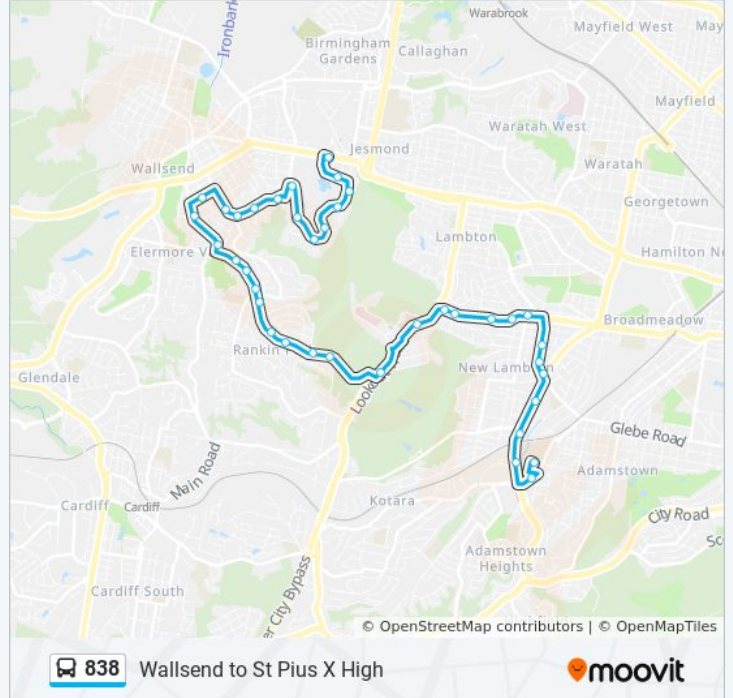

Direction: St Pius X HS

38 stops

[VIEW LINE SCHEDULE](#)

- Newcastle Rd before Victory Pde
- Victory Pde at Chalmers Rd
- Birchgrove Drive Reserve, Birchgrove Dr
- Birchgrove Dr at Coweambah Cl
- Birchgrove Dr opp Sakonia Cl
- Birchgrove Dr at Claymore Cl
- Birchgrove Dr at Wootton Cl
- Birchgrove Dr at Douglas St
- Cressington Way opp Seladon Ave
- Cressington Way opp Cressington Way Reserve
- Cressington Way at Elernmore Pde
- Elernmore Pde at Perks St
- Martindale St at Brooks St
- Walford St at Close St
- Cardiff Rd at Webb St
- Croudace Rd opp Elernmore Vale Shopping Centre
- Croudace Rd after Garsdale Ave
- Croudace Rd opp Grandview Rd
- McCaffrey Dr at Dangerfield Dr
- McCaffrey Dr opp Rosedale Cres
- McCaffrey Dr opp Orana St

Stops: 38

Trip Duration: 29 min

Line Summary:

McCaffrey Dr opp Elbrook Dr
 McCaffrey Dr opp Marshall St
 Lookout Rd after McCaffrey Dr
 Newcastle Private Hospital, Lookout Rd
 Russell Rd after Croudace St
 Russell Rd opp Brett St
 Russell Rd at Baker St
 Rugby Rd opp New Lambton Public School
 Alma Rd at Regent St
 Royal St opp Portland Pl
 Royal St opp St James Rd
 St James Rd before Bridges Rd
 Alder Park Sports Club, Bridges Rd
 Bridges Rd at Penman St
 Northcott Dr opp Kotara Home
 Park Ave before Dibbs St
 St Pius X High School, Fletcher St, Stand C

Stops: 40

Trip Duration: 29 min

Line Summary:

Russell Rd opp Baker St

Russell Rd before Brett St

Lookout Rd after Curson Rd

Lookout Rd opp Newcastle Private Hospital

Lookout Rd opp McCaffrey Dr