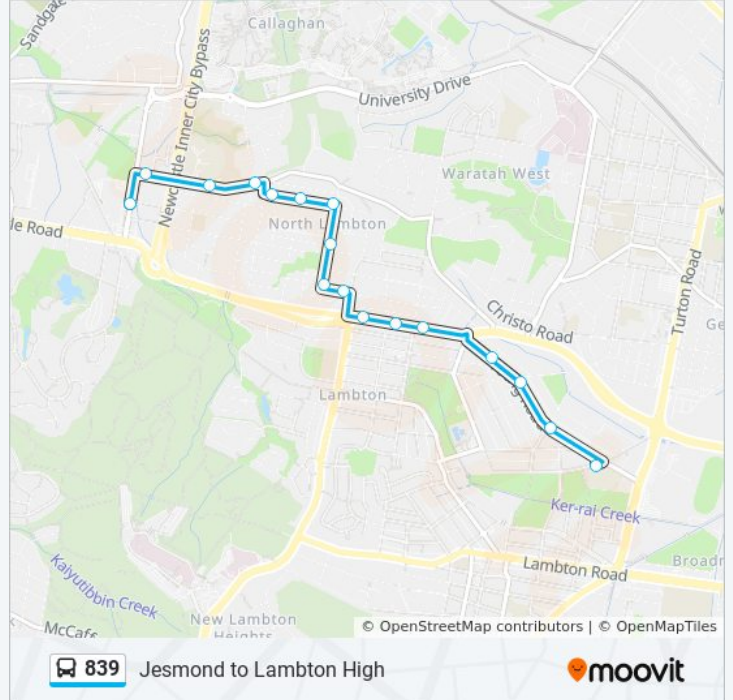

Stops: 17

Trip Duration: 15 min

Line Summary:

Direction: Lambton HS

17 stops

[VIEW LINE SCHEDULE](#)

- Stockland Jesmond, Blue Gum Rd
- Janet St before Heaton St
- Callaghan College, Janet St
- Janet St at Sunset Bvd
- Seventh St opp Pilkington St
- Seventh St opp Arthur St
- Seventh St at George St
- George St opp Percy St
- George St at Hill St
- Hill St at Dent St
- Newcastle Rd opp St John the Evangelist Catholic Church
- Newcastle Rd after Grainger St
- Newcastle Rd at Nerong Rd
- Young Rd at Tathra Rd
- Young Rd opp Elder St
- Young Rd at Orlando Rd
- Lambton High School, Womboin Rd

839 bus Time Schedule

Lambton HS Route Timetable:

Sunday	Not Operational
Monday	8:02 AM
Tuesday	8:02 AM
Wednesday	8:02 AM
Thursday	8:02 AM
Friday	Not Operational
Saturday	Not Operational

839 bus Info

Direction: Lambton HS

Stops: 17

Trip Duration: 12 min

Line Summary:

839 bus time schedules and route maps are available in an offline PDF at moovitapp.com. Use the [Moovit App](#) to see live bus times, train schedule or subway schedule, and step-by-step directions for all public transit in Sydney.