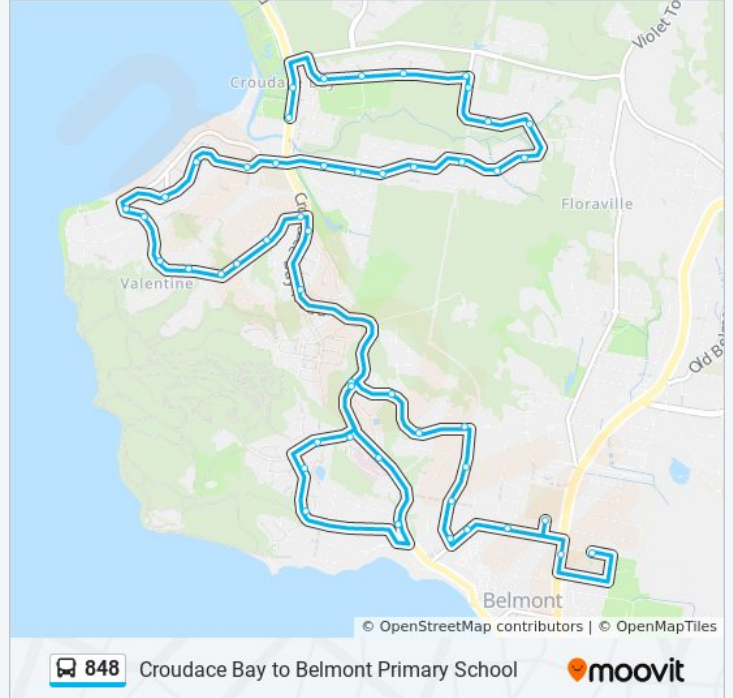

Sunday	Not Operational
Monday	8:25 AM
Tuesday	8:25 AM
Wednesday	8:25 AM
Thursday	8:25 AM
Friday	Not Operational
Saturday	Not Operational

- Macquarie Dr after St Johns Dr
- Macquarie Dr opp Tingira Dr
- Parklea Ave opp Valentine Eleebana Netball Club
- Parklea Ave opp Valentine Eleebana Football Club
- The Stuart Centre, Parklea Ave
- Parklea Ave at Connaught Rd
- Connaught Rd opp Parklea Ave
- Connaught Rd at Arundel Pl
- Regal Way after Connaught Rd
- Regal Way opp Trafalgar Cres
- Gatts Farm Reserve, Regal Way
- Regal Way opp Trafalgar Cres
- Regal Way opp Kenton Cres
- Regal Way after Stonehaven Pl
- Regal Way opp Kento Cres
- Regal Way before Ruston Ave
- Valentine Public School, Tallawalla Rd
- Tallawalla Rd before Berringar Rd
- Berringar Rd after Tallawalla Rd
- Berringar Rd at Allambee Pl
- Andrew Rd opp Victor Ave

848 bus Info
Direction: Belmont PS
Stops: 49
Trip Duration: 28 min
Line Summary:

Andrew Rd opp Albert St
 Andrew Rd opp Frederick St
 Andrew Rd opp Roma Rd
 Andrew Rd opp Leichhardt Rd
 Andrew Rd at Minter St
 Andrew Rd before Berringar Rd
 Andrew Rd at Croudace Bay Rd
 Croudace Bay Rd at Excalibur Pde
 Croudace Bay Rd opp Lindsay Ave
 Croudace Bay Rd at Spinnaker Rgwy
 Belmont Hospital, Green Point Dr
 Green Point Dr opp Sugarglider Ct
 Crown St at Ringtail Cl
 Crown St opp The Shores Way
 Lewers St opp Croudace Bay Rd
 Belmont Hospital, Croudace Bay Rd
 Croudace Bay Rd opp Spinnaker Rgwy
 Spinnaker Ridge Way opp Seafarer Cl
 Spinnaker Ridge Way after Nerang Pl
 Spinnaker Ridge Way before Hill St
 Hill St opp Mary Ave
 78 Hill St
 Hill St at Evans St
 Evans St at Haig St
 Evans St opp Robb St
 Belmont High School, Henry St
 Pacific Hwy after Livingstone St
 Belmont Public School, Livingstone St

Pacific Hwy after Livingstone St

Pacific Hwy at Merleview St

Pacific Hwy opp Macquarie St

Pacific Hwy at Gen St

Pacific Hwy after Alick St

Pacific Hwy at Robert St

Pacific Hwy at Beach St

Pacific Hwy at Clara St