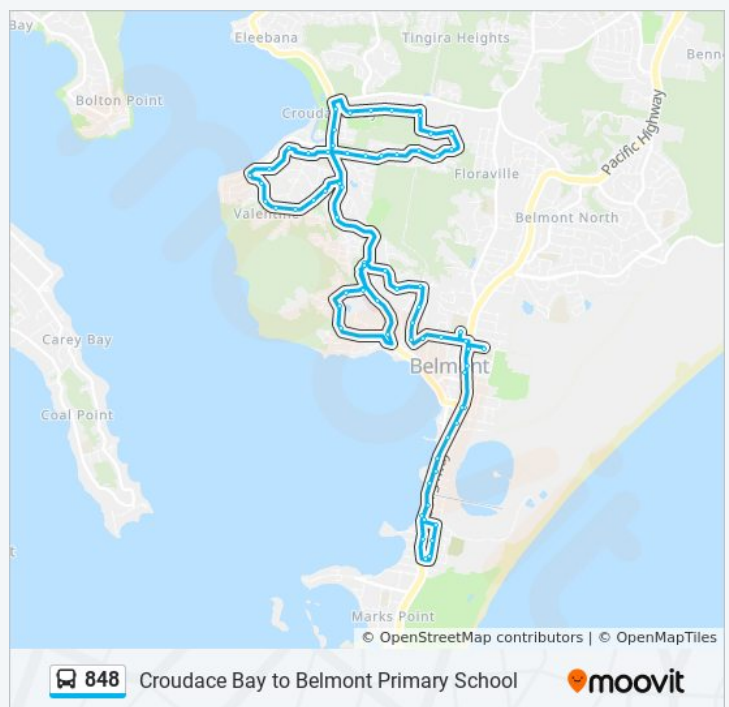

Harry St after Pacific Hwy

Hudson St before Arthur St

Hudson St before Marriot St

Hudson St at Beach St

Pacific Hwy opp Beach St

Pacific Hwy at Bellevue Rd

Pacific Hwy opp Alick St

Hunter TAFE, Pacific Hwy

Hill St before Mary Ave

Spinnaker Rgwy at Hill St

Spinnaker Rgwy opp Nerang Pl

Spinnaker Rgwy opp Jib St

Croudace Bay Rd at Spinnaker Rgwy

Belmont Hospital, Green Point Dr

Green Point Dr opp Sugarglider Ct

Crown St at Ringtail Cl

Crown St opp The Shores Way

Tuesday	3:29 PM
Wednesday	3:29 PM
Thursday	3:29 PM
Friday	Not Operational
Saturday	Not Operational

848 bus Info

Direction: Valentine

Stops: 67

Trip Duration: 36 min

Line Summary:

Lewers St opp Croudace Bay Rd

Belmont Hospital, Croudace Bay Rd

Croudace Bay Rd opp Spinnaker Rgwy

Croudace Bay Rd before Lindsay Ave

Croudace Bay Rd at Andrew Rd

Andrew Rd after Berringar Rd

Andrew Rd before Redondo Rd