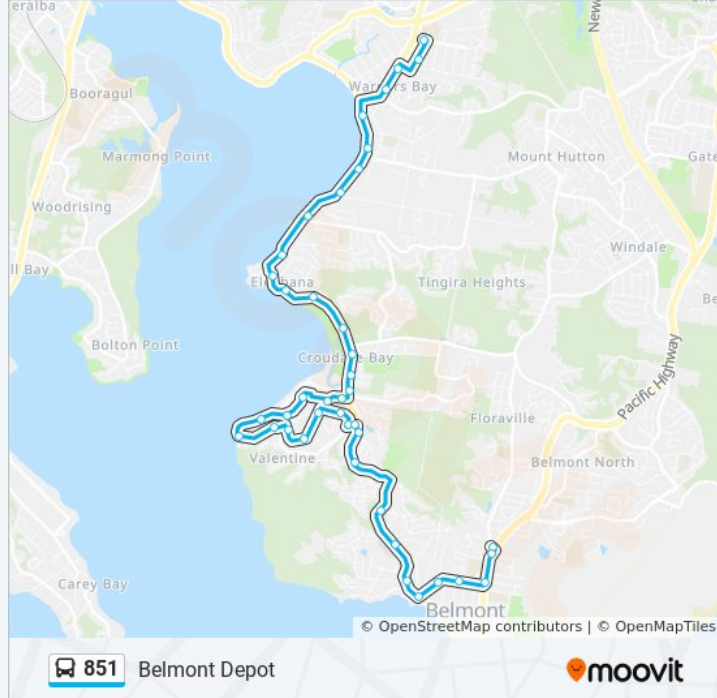

Stops: 41

Trip Duration: 25 min

Line Summary:

Dilkera Ave at Albert St

Albert St at Andrew Rd

Christopher Ave after Andrew Rd

Christopher Ave opp Michael Cres

Riawena St at Lurnea Cres

Berringar Rd opp Valiant Ave

Berringar Rd at Andrew Rd

Andrew Rd at Croudace Bay Rd

Croudace Bay Rd at Excalibur Pde

Croudace Bay Rd opp Lindsay Ave

Croudace Bay Rd at Spinnaker Rgwy

Croudace Bay Rd opp Belmont Hospital

Lewers St after Croudace Bay Rd

Ross St opp Belmont 16s

Evans St at Haig St

Evans St opp Robb St

Pacific Hwy opp Stanley St

Pacific Hwy opp Cobbin Pde

Belmont Bus Depot, Floraville Rd

Direction: Warners Bay HS

851 bus Info

Direction: Warners Bay HS

Stops: 38

Trip Duration: 26 min

Line Summary:

Croudace Bay Rd at Andrew Rd

Berringar Rd opp Andrew Rd

Berringar Rd at Valiant Ave