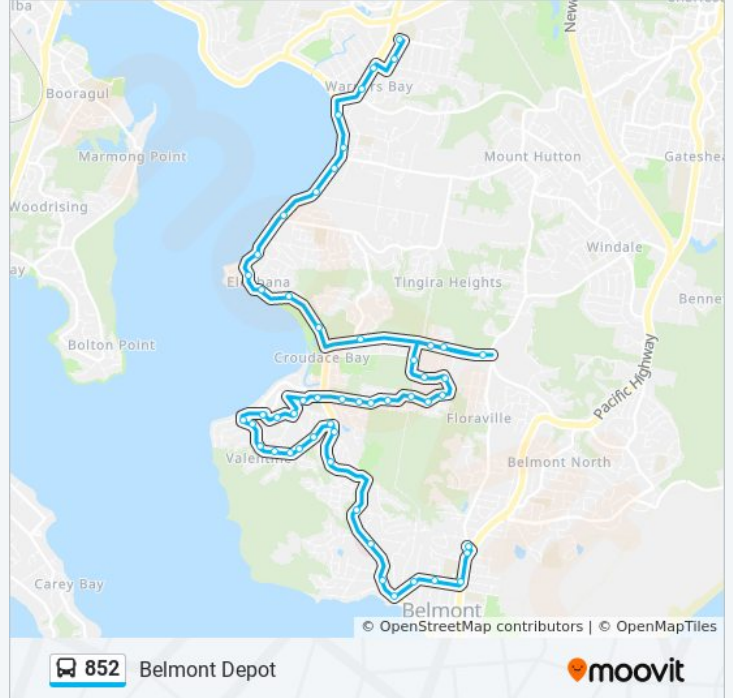

Berringar Rd at Allambee Pl

Andrew Rd opp Victor Ave

Andrew Rd opp Albert St

Andrew Rd opp Frederick St

Andrew Rd opp Roma Rd

Andrew Rd opp Leichhardt Rd

Andrew Rd at Minter St

Andrew Rd before Berringar Rd

Andrew Rd at Croudace Bay Rd

Croudace Bay Rd at Excalibur Pde

Croudace Bay Rd opp Lindsay Ave

Croudace Bay Rd at Spinnaker Rgwy

Croudace Bay Rd opp Belmont Hospital

Lewers St after Croudace Bay Rd

Ross St opp Belmont 16s

Evans St at Haig St

Evans St opp Robb St

Pacific Hwy opp Stanley St

Pacific Hwy opp Cobbin Pde

Belmont Bus Depot, Floraville Rd

Direction: Warners Bay HS

50 stops

852 bus Time Schedule

Warners Bay HS Route Timetable:

Belmont Bus Depot, Floraville Rd
Pacific Hwy at Cobbin Pde
Evans St at Pacific Hwy
Evans St at Robb St
Evans St opp Haig St
Belmont 16s, Ross St
Lewers St opp Croudace Bay Rd
Belmont Hospital, Croudace Bay Rd
Croudace Bay Rd opp Spinnaker Rgwy
Croudace Bay Rd before Lindsay Ave
Croudace Bay Rd at Andrew Rd
Andrew Rd after Berringar Rd
Andrew Rd before Redondo Rd
Andrew Rd before Leichhardt Rd
Andrew Rd at Roma Rd
Andrew Rd at Frederick St
Andrew Rd opp Christopher Ave
Andrew Rd at Victor Ave
Berringar Rd at Allambee Pl
Lurnea Cres after Allambee Pl
Riawena St at Lurnea Cres
Tallawalla Rd after Berringar Rd
Tallawalla Rd opp Valentine Public School
Tingira Dr at Wyndham Way
Tingira Dr after Cassegrain Cl
Tingira Dr after Violet Town Rd
Tingira Dr opp Cassegrain Cl
Connaught Rd opp Parklea Ave
Connaught Rd at Arundel Pl
Regal Way after Connaught Rd
Regal Way opp Trafalgar Cres
Gatts Farm Reserve, Regal Way