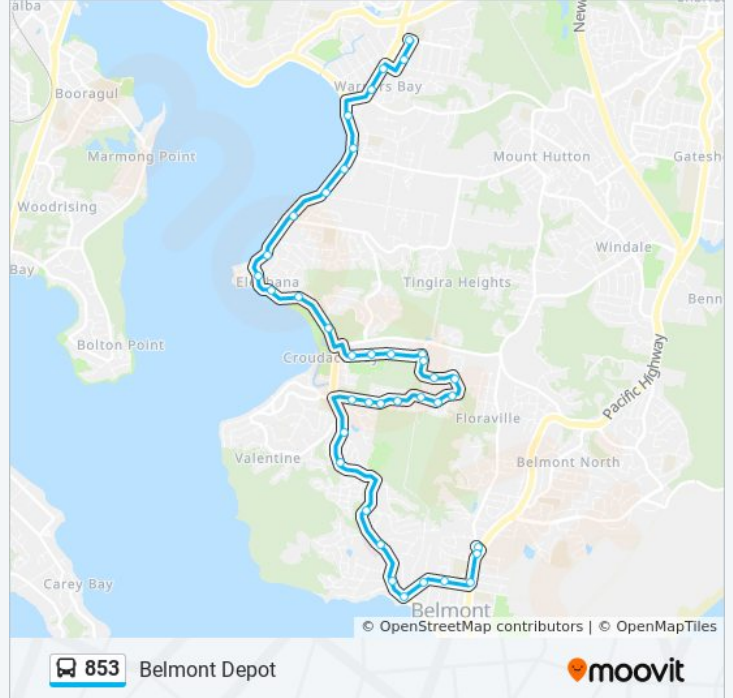

**Direction: Belmont Depot**

39 stops

[VIEW LINE SCHEDULE](#)

- Warners Bay High School, Myles Ave
- Yorston St before East St
- King St after Pring St
- King St opp Charles St
- The Esplanade at James St
- The Esplanade before Warners Bay Rd
- The Esplanade after Warners Bay Rd
- Bunya Park, Macquarie Dr
- Macquarie Dr before Glad Gunson Dr
- 24 Bareki Rd
- Bareki Rd at Birubi Cl
- Bareki Rd at Yerambra Cl
- Bareki Rd after Moani St
- Macquarie Dr opp Thomas H Halton Park
- Parklea Ave opp Valentine Eleebana Netball Club
- Parklea Ave opp Valentine Eleebana Football Club
- The Stuart Centre, Parklea Ave
- Parklea Ave at Connaught Rd
- Connaught Rd opp Parklea Ave
- Connaught Rd at Arundel Pl
- Regal Way after Connaught Rd

**Direction:** Belmont Depot

**Stops:** 39

**Trip Duration:** 30 min

**Line Summary:**

Regal Way opp Trafalgar Cres  
 Gatts Farm Reserve, Regal Way  
 Regal Way opp Trafalgar Cres  
 Regal Way opp Kenton Cres  
 Regal Way after Stonehaven Pl  
 Regal Way opp Kento Cres  
 Regal Way before Ruston Ave  
 Croudace Bay Rd at Excalibur Pde  
 Croudace Bay Rd opp Lindsay Ave  
 Croudace Bay Rd at Spinnaker Rgwy  
 Croudace Bay Rd opp Belmont Hospital  
 Lewers St after Croudace Bay Rd  
 Ross St opp Belmont 16s  
 Evans St at Haig St  
 Evans St opp Robb St  
 Pacific Hwy opp Stanley St  
 Pacific Hwy opp Cobbin Pde  
 Belmont Bus Depot, Floraville Rd

**Direction: Warners Bay HS**

40 stops

[VIEW LINE SCHEDULE](#)

Belmont Bus Depot, Floraville Rd  
 Pacific Hwy at Cobbin Pde  
 Evans St at Pacific Hwy  
 Evans St at Robb St  
 Evans St opp Haig St  
 Belmont 16s, Ross St  
 Lewers St opp Croudace Bay Rd  
 Belmont Hospital, Croudace Bay Rd  
 Croudace Bay Rd opp Spinnaker Rgwy  
 Croudace Bay Rd before Lindsay Ave  
 Croudace Bay Rd at Andrew Rd

**853 bus Info**

**Direction:** Warners Bay HS

**Stops:** 40

**Trip Duration:** 19 min

**Line Summary:**

Macquarie Dr after Tallawalla Rd

Macquarie Dr after St Johns Dr

Macquarie Dr opp Tingira Dr