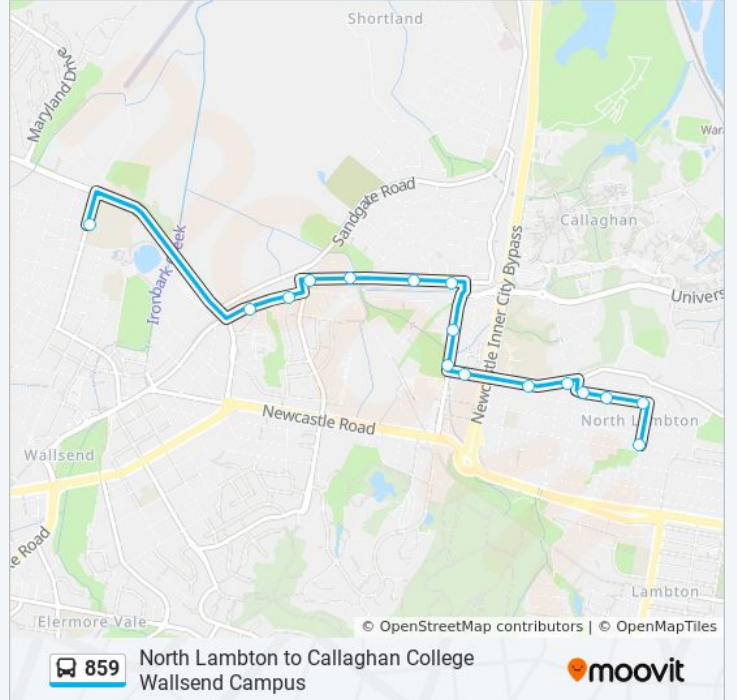

### Direction: Wallsend

16 stops

[VIEW LINE SCHEDULE](#)

George St at Percy St

Seventh St at George St

Seventh St at Arthur St

Seventh St at Henry St

Janet St opp Sunset Bvd

Wilkinson Ave opp Birmingham Gardens Ambulance Station

Cameron St after Douglas St

Cameron St at Nash St

Callaghan College Wallsend Campus, Macquarie St

### 859 bus Time Schedule

Wallsend Route Timetable:

Sunday	Not Operational
Monday	8:26 AM
Tuesday	8:26 AM
Wednesday	8:26 AM
Thursday	8:26 AM
Friday	Not Operational
Saturday	Not Operational

### 859 bus Info

**Direction:** Wallsend

**Stops:** 16

**Trip Duration:** 12 min

**Line Summary:**

859 bus time schedules and route maps are available in an offline PDF at [moovitapp.com](https://moovitapp.com). Use the [Moovit App](#) to see live bus times, train schedule or subway schedule, and step-by-step directions for all public transit in Sydney.