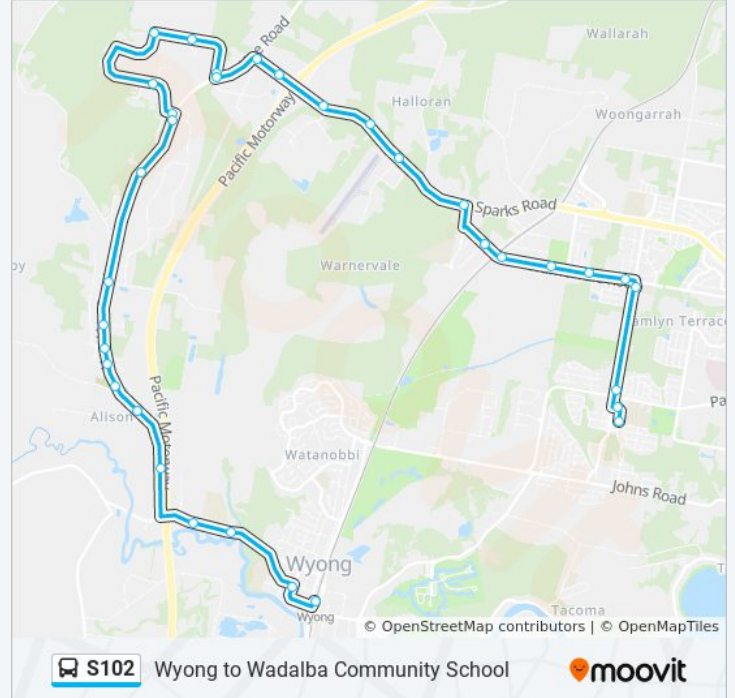

The S102 bus line Wyong to Wadalba Community School has one route. For regular weekdays, their operation hours are:

(1) Wadalba HS: 6:56 AM

Use the Moovit App to find the closest S102 bus station near you and find out when is the next S102 bus arriving.

Direction: Wadalba HS
 34 stops
[VIEW LINE SCHEDULE](#)

- Wyong Station, Stand A
- Margaret St at Alison Rd
- 93 Alison Rd
- 121 Alison Rd
- Taskers Hue Rd
- 138 Hue Hue Rd
- Hue Hue Rd opp Kiera Lane
- Hue Hue Rd opp Song Bird Lane
- Hue Hue Rd at Jascaren Cl
- Hue Hue Rd opp Brolga Way
- Hue Hue Rd opp St Johns Rd
- 450 Hue Hue Rd
- Hue Hue Rd opp Holloway Dr
- Parkridge Dr at Hue Hue Rd
- Parkridge Dr opp Brookfield Cl
- Crestwood Rd at Sandra St
- Sandra St opp Tracey Lea Cl
- Sandra St before Hue Hue Rd
- Sandra St at Hue Hue Rd
- Sparks Rd after Hue Hue Rd
- Sparks Rd opp 220

Sparks Rd opp Burnet Rd

Lot Sparks Rd

Sparks Rd opp Jack Grant Ave

Sparks Rd opp Lakes Grammar An Anglican School

Albert Warner Dr opp Aldenham Rd

Warnervale Rd opp Warnervale Station

Warnervale Rd opp Porters Creek Public School

Warnervale Rd after Virginia Rd

Warnervale Rd before Minnesota Rd

Warnervale Public School, Minesota Rd

Minnesota Rd before Pacific Hwy

Orchid Way after Figtree Bvd

Wadalba Community School, Orchid Way

S102 bus time schedules and route maps are available in an offline PDF at moovitapp.com. Use the [Moovit App](#) to see live bus times, train schedule or subway schedule, and step-by-step directions for all public transit in Sydney.