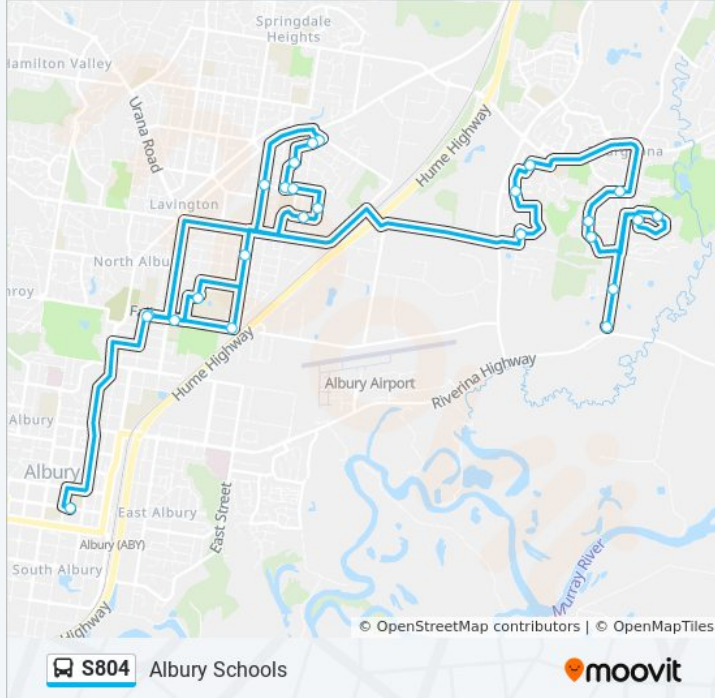

Direction: Albury Schools

39 stops

[VIEW LINE SCHEDULE](#)

- Table Top Rd after Riverina Hwy
- Table Top Rd at Richmond Dr
- St Andrews Cct after Kingston Rd
- St Andrews Cct at Peninsular Ct
- St Andrews Cct opp Troon Ct
- Kosciuszko Rd at Smiggins Dr
- Kosciuszko Rd opp Wellington Dr
- Kosciuszko Rd opp Feathertop Cct
- Thurgoona Community Centre, Kosciuszko Rd
- Ironbark Rd opp Boree Ct
- Yellow Gum Way after Ironbark Rd
- Sugar Gum Rd opp Quandong Rd
- Kennedia St at Hickory St
- Telopea St opp Cassinia Ct
- Corrys Rd opp Albury Wodonga Equestrian Centre
- Corrys Rd opp 60
- James Fallon High School, Fallon St
- Fallon St at Calimo St
- Calimo St at Wantigong St
- Calimo St at Kooba St
- Parkland Cres at Union Dr

Stops: 39

Trip Duration: 60 min

Line Summary:

Balston St at Sutherland St

Kentucky Ave at Sunshine Ct

Hume Public School, Cheyenne Dr

Dale Cres at Cheyenne Dr

Dale Cres opp Tracy St

Rose St opp Colley St

Rose St at Vickers Rd

Dick Rd at Boomerang Dr

Dick Rd at Cheyenne Dr

Dick Rd at Sioux Ct

Nowland Ave opp Dick Rd

Calimo St after Union Rd

Xavier High School and St Anne's Primary School, Curlew Cres

Albury North Public School, Fallon St

Fallon St opp James Fallon High School

Frauenfelder St at Stephen St

David St at Bellevue St

Albury Public School, Smollett St

S804 bus time schedules and route maps are available in an offline PDF at moovitapp.com. Use the [Moovit App](#) to see live bus times, train schedule or subway schedule, and step-by-step directions for all public transit in Sydney.