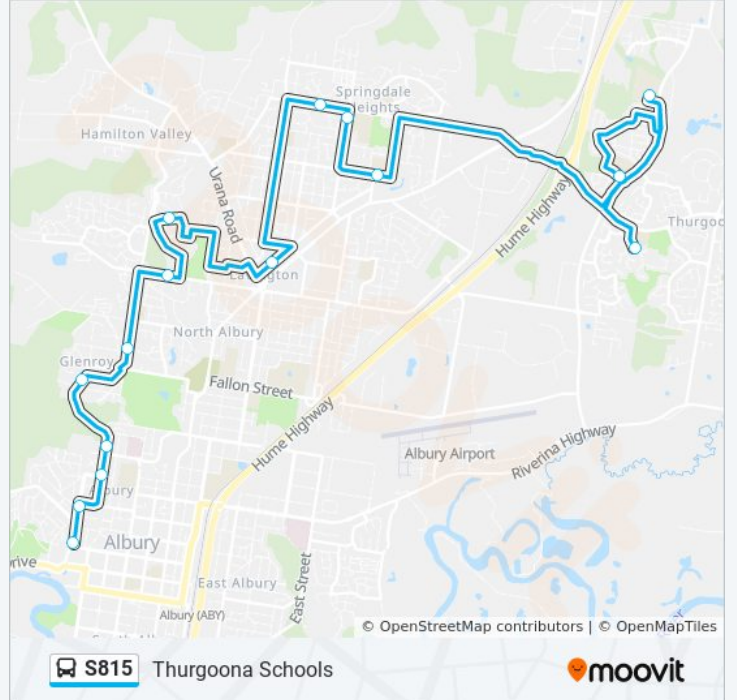

 S815

Thurgoona Schools

Get The App

The S815 bus line Thurgoona Schools has one route. For regular weekdays, their operation hours are:

(1) Thurgoona Schools: 08:05

Use the Moovit App to find the closest S815 bus station near you and find out when is the next S815 bus arriving.

Direction: Thurgoona Schools

15 stops

[VIEW LINE SCHEDULE](#)

Thurgoona St after Dean St
Forrest Hill Tennis Club, Thurgoona St
Sackville St at Elm St
TAFE Albury Campus, Sackville St
Tenbrink St after Hodge St
Burrows Rd opp Kurnell St
Union Rd opp John Ct
Briardale Rd after Halehaven Cres
Lavington Square, Griffith St
Kaitlers Rd at Garoogong Rd
Murray High School, Kemp St
Lavington East Public School, Douglas Rd
Trinity Anglican College Albury
Border Christian College, Ava Ave
Thurgoona Public School, Bottlebrush St

S815 bus Time Schedule

Thurgoona Schools Route Timetable:

Sunday	Not Operational
Monday	08:05
Tuesday	08:05
Wednesday	08:05
Thursday	08:05
Friday	08:05
Saturday	Not Operational

S815 bus Info

Direction: Thurgoona Schools

Stops: 15

Trip Duration: 47 min

Line Summary:

S815 bus time schedules and route maps are available in an offline PDF at moovitapp.com. Use the [Moovit App](#) to see live bus times, train schedule or subway schedule, and step-by-step directions for all public transit in Sydney.