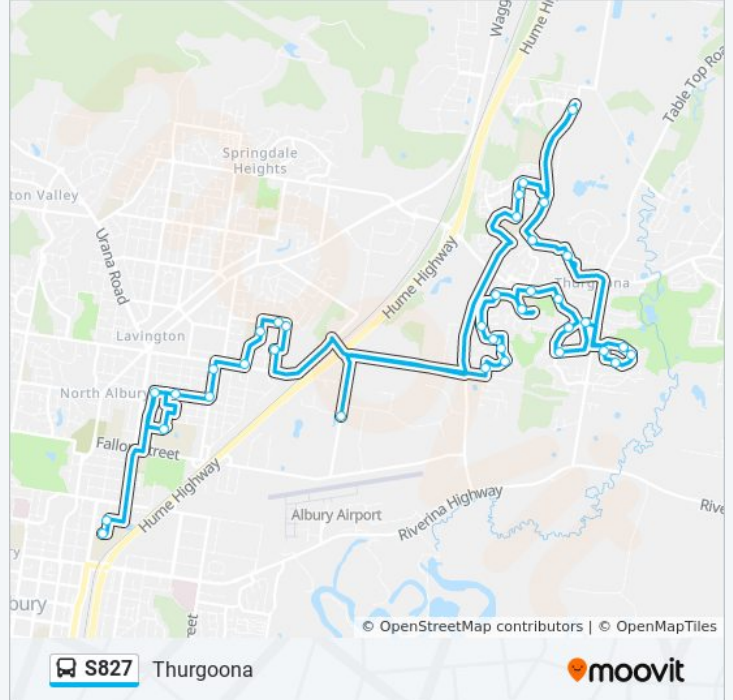

Direction: Thurgoona

38 stops

[VIEW LINE SCHEDULE](#)

- St Patrick's Primary School, Kiewa St
- Albury Public School, Smollett St
- Wood St at Tribune St
- Wantigong St at Corella St
- Xavier High School and St Anne's Primary School, Curlew Cres
- Wantigong St at Bralgon St
- Calimo St at Wantigong St
- Calimo St at Kooba St
- Parkland Cres at Union Dr
- Hume Public School, Parkland Cres
- Cheyenne Rd at Gayview Cres
- Kentucky St at Cheyenne Dr
- Kentucky St at Balston St
- Teloopa St at Cassinia Ct
- Dryandra Way opp Rosewood Ct
- Hickory St at Manuka Ct
- Kennedia St after Hickory St
- Sugar Gum Rd at Quandong Rd
- Yellow Gum Way opp Ironbark Rd
- Thurgoona Public School, Bottlebrush St
- Thurgoona Dr opp Bottlebrush St

Trip Duration: 70 min

Line Summary:

Bogong St opp Thurgoona Skate Park

Kosciusko Rd at Morgan Cr

Feathertop Cct at Kosciuszko Rd

Thurgoona Community Centre, Kosciuszko Rd

St Andrews Cct after Kingston Rd

St Andrews Cct at Peninsular Ct

St Andrews Cct at Kensington Ct

St Andrews Cct opp Troon Ct

Elizabeth Mitchell Dr before Whitebox Cct

Shuter Ave at Adams St

Hartigan St before Winnel Ct

Elizabeth Mitchell Dr before Whitebox Cct

Elizabeth Mitchell Dr at Stanton Dr

Squirrel Glider Dr at Whitebox Cct

Honeyeater Cct at Treecreeper St

Honeyeater at Sandpiper Ct

Racecourse Rd opp Dowling Ct

S827 bus time schedules and route maps are available in an offline PDF at moovitapp.com. Use the [Moovit App](#) to see live bus times, train schedule or subway schedule, and step-by-step directions for all public transit in Sydney.