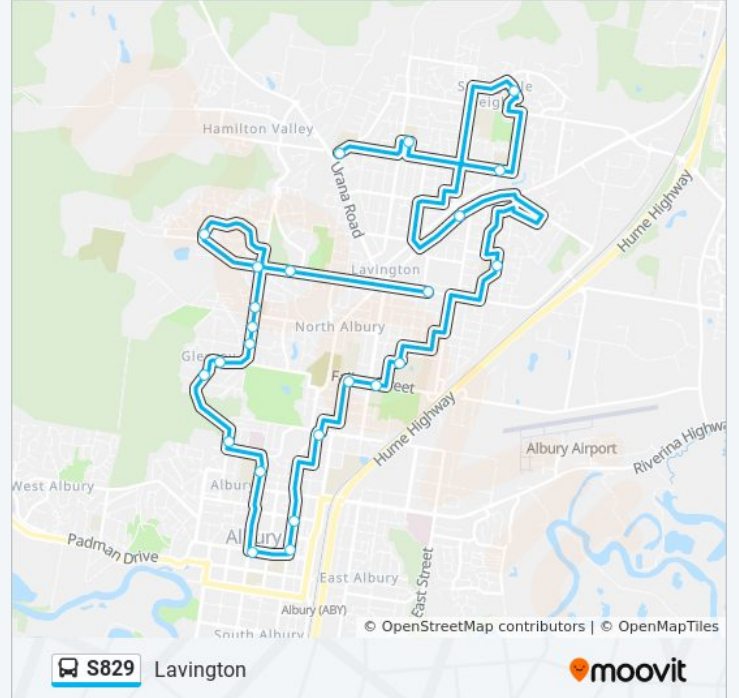

**Direction: Lavington**

24 stops

[VIEW LINE SCHEDULE](#)

- Lavington Public School, Hague St
- Holy Spirit Primary School, Mutsch St
- Lavington East Public School, Douglas Rd
- Springdale Heights Public School, Conargo Rd
- Wagga Rd at McDonald Rd
- Parkland Cres opp Hume Public School
- Xavier High School and St Anne's Primary School, Curlew Cres
- Albury North Public School, Fallon St
- Fallon St opp James Fallon High School
- Macauley St at North St
- David St at Wilson St
- David St opp Lindner Lane
- Dean St opp QEII Square
- Albury High School, Kiewa St
- TAFE Albury Campus, Sackville St
- Tenbrink St after Hodge St
- Glen Park, Ryan Rd
- Burrows Rd opp Kurnell St
- Burrows Rd opp Resolution St
- Burrows Rd opp Glenroy Public School
- Union Rd after Burrows Rd

**Stops:** 24

**Trip Duration:** 60 min

**Line Summary:**

Wright St at Emma Way

Union Rd opp John Ct

Union Rd at Moore St

S829 bus time schedules and route maps are available in an offline PDF at [moovitapp.com](https://moovitapp.com). Use the [Moovit App](#) to see live bus times, train schedule or subway schedule, and step-by-step directions for all public transit in Sydney.

## Check Live Arrival Times