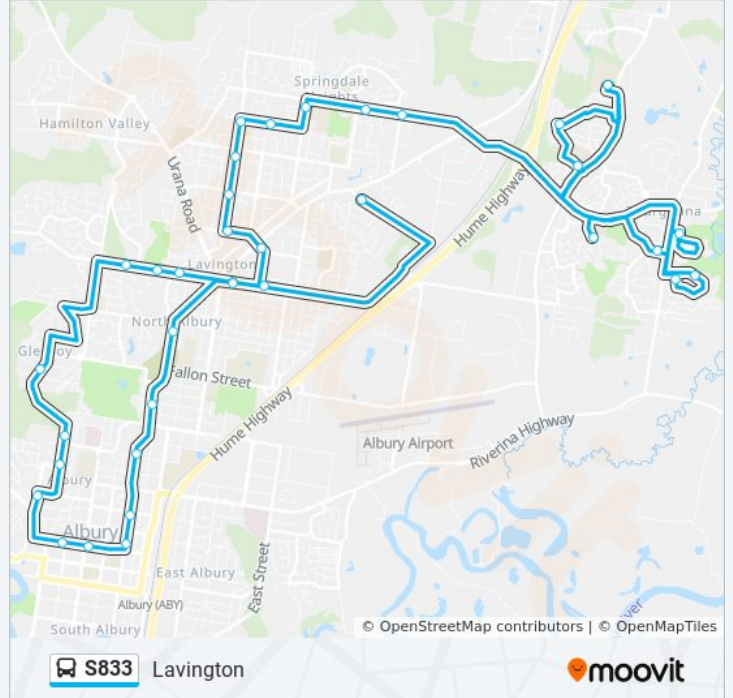

**Direction: Lavington**

36 stops

[VIEW LINE SCHEDULE](#)

- Thurgoona Public School, Bottlebrush St
- Feathertop Cct at Kosciuszko Rd
- Thurgoona Community Centre, Kosciuszko Rd
- St Andrews Cct after Kingston Rd
- St Andrews Cct opp Troon Ct
- The Fell opp The Meadow
- Trinity Anglican College Albury
- Whitebox Cct at Ava Ave
- Border Christian College, Ava Ave
- Kaitlers Rd at Nagle Rd
- Kaitlers Rd before Webb St
- Murray High School, Kemp St
- Schaefer St at Kotthoff St
- Holy Spirit Catholic Church, Prune St
- Prune St at Hall Ave
- Prune St after McDonald Rd
- Breen St at Prune St
- Kaylock Rd after Wagga Rd
- Union Rd at Corella St
- Waugh Rd opp Caroline Ave
- David St at Bellevue St
- David St at Perry St

**Stops:** 36

**Trip Duration:** 75 min

**Line Summary:**

David St at Wilson St

David St opp Lindner Lane

Dean St opp QEII Square

Dean St at Townsend St

Forrest Hill Tennis Club, Thurgoona St

Sackville St at Elm St

TAFE Albury Campus, Sackville St

Tenbrink St after Hodge St

Union Rd opp John Ct

Union Rd opp Mardross Ct

Union Rd at Wahroonga Rd

Union Rd opp Corella St

Union Rd at Moore St

Vickers Rd at Rose St

S833 bus time schedules and route maps are available in an offline PDF at [moovitapp.com](https://moovitapp.com). Use the [Moovit App](#) to see live bus times, train schedule or subway schedule, and step-by-step directions for all public transit in Sydney.