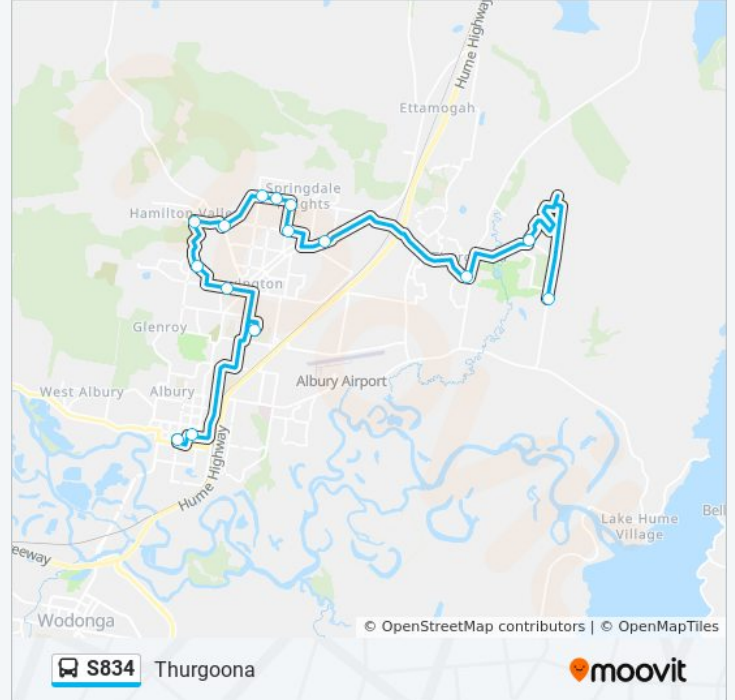

 S834

Thurgoona

Get The App

The S834 bus line Thurgoona has one route. For regular weekdays, their operation hours are:

(1) Thurgoona: 15:15

Use the Moovit App to find the closest S834 bus station near you and find out when is the next S834 bus arriving.

Direction: Thurgoona

24 stops

[VIEW LINE SCHEDULE](#)

- St Patrick's Primary School, Kiewa St
- Albury Public School, Smollett St
- Xavier High School and St Anne's Primary School, Curlew Cres
- Union Rd at Wahroonga Rd
- Reservoir Rd after Sunwood Dr
- Burrows Rd at Pearsall St
- Lavington Public School, Hague St
- Kaitlers Rd after Prune St
- Kaitlers Rd at Garoogong Rd
- Murray High School, Kemp St
- Douglas Rd after Kemp St
- Wagga Rd after La Fontaine Ave
- Thurgoona Community Centre, Kosciuszko Rd
- Finlay Rd before Lobbe Rd
- Davenport Rd at Lobbe Rd
- Lipsett Rd at Finlay Rd
- Benzel Rd at Bennett Rd
- 65 Bennett Rd
- Kerr Rd at Yarrabee Dr
- Kerr Rd at Thurgoona Dr
- Fairway Gardens Rd opp Norman Way

S834 bus Time Schedule

Thurgoona Route Timetable:

Sunday	Not Operational
Monday	15:15
Tuesday	15:15
Wednesday	15:15
Thursday	15:15
Friday	15:15
Saturday	Not Operational

S834 bus Info

Direction: Thurgoona

Stops: 24

Trip Duration: 70 min

Line Summary:

Forest Dr opp Whitton Dr

Kerr Rd opp Woolshed Dr

Kerr Rd after Hereford Ct

S834 bus time schedules and route maps are available in an offline PDF at moovitapp.com. Use the [Moovit App](#) to see live bus times, train schedule or subway schedule, and step-by-step directions for all public transit in Sydney.