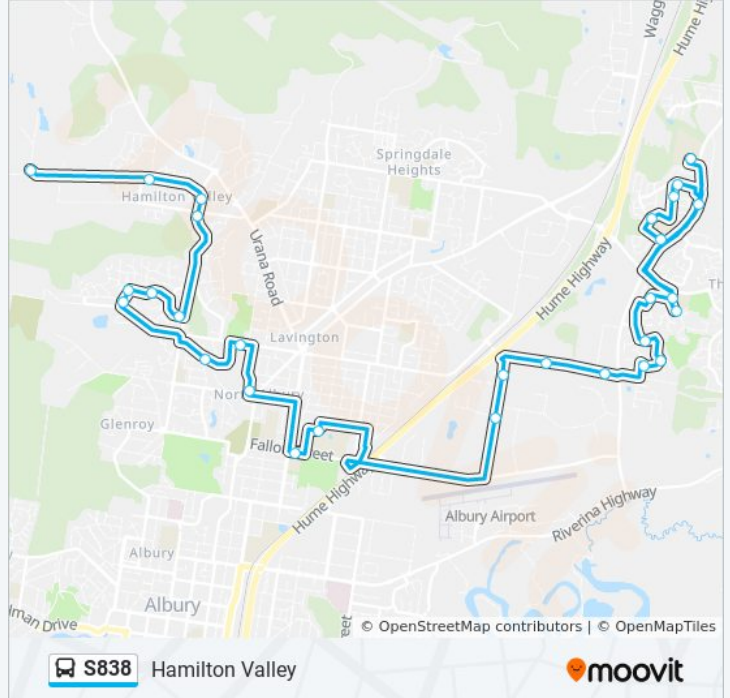

Direction: Hamilton Valley

29 stops

[VIEW LINE SCHEDULE](#)

Thurgoona Public School, Bottlebrush St
Elizabeth Mitchell Dr before Whitebox Cct
Squirrel Glider Dr at Whitebox Cct
Honeyeater Cct at Treecreeper St
Honeyeater Cct at Ava Ave
Border Christian College, Ava Ave
Trinity Anglican College Albury
Bottlebrush St opp Ironbark Rd
Yellow Gum Way after Ironbark Rd
Kennedia St after Sugar Gum Rd
Hickory St at Dryandra Way
Dryandra Way at Telopea St
Corrys Rd opp Albury Wodonga Equestrian Centre
Corrys Rd opp 60
Racecourse Rd opp Mulberry Ct
Racecourse Rd opp Dowling Ct
Xavier High School and St Anne's Primary School, Curlew Cres
Albury North Public School, Fallon St
Alemein Ave after Logan Rd
Union Rd at Mardross Ct
Regina Ave at Yensch Ave

Stops: 29

Trip Duration: 60 min

Line Summary:

Wright St at Emma Way

Wright St at Marimba Cct

Wright St at Dumbrell Cct

Crawshaw Cres opp Hallam St

Burrows Rd at Pearsall St

Burrows Rd before Centaur Rd

Centaur Rd opp Collins St

Centaur Rd at Mudge St

S838 bus time schedules and route maps are available in an offline PDF at moovitapp.com. Use the [Moovit App](#) to see live bus times, train schedule or subway schedule, and step-by-step directions for all public transit in Sydney.