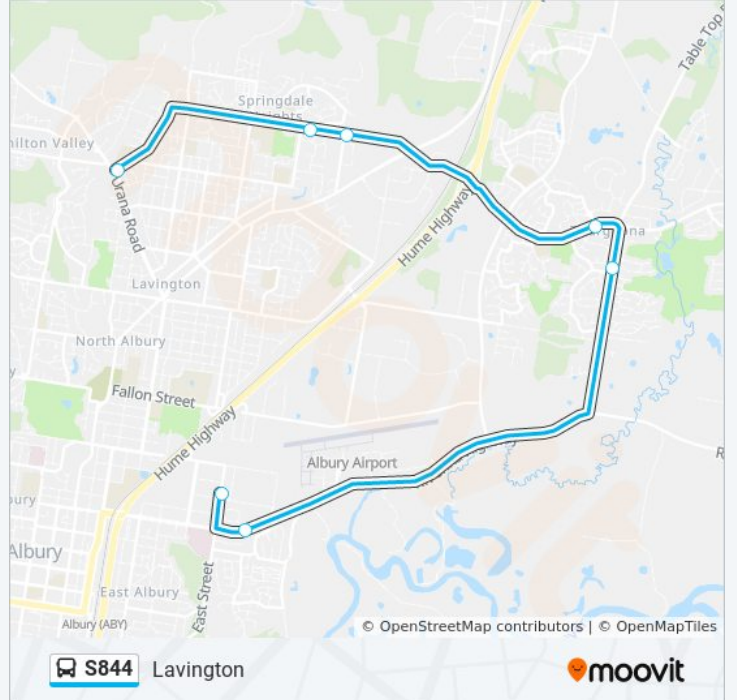

Direction: East Albury

6 stops

[VIEW LINE SCHEDULE](#)

Lavington Public School, Hague St

Thurgoona Dr at Kruse Rd

Thurgoona Dr before Table Top Rd

Table Top Rd opp Kosciuszko Rd

Peards Albury, Borella Rd

Direction: East Albury

Stops: 6

Trip Duration: 24 min

Line Summary:

Direction: Lavington

7 stops

[VIEW LINE SCHEDULE](#)

East St before Alexandra St

Borella Rd opp Peards Albury

Table Top Rd after Kosciuszko Rd

Thurgoona Dr opp Shuter Ave

Kaitlers Rd at Nagle Rd

Kaitlers Rd before Webb St

Hague St opp Lavington Public School

S844 bus Time Schedule

Lavington Route Timetable:

Sunday	Not Operational
Monday	07:28
Tuesday	07:28
Wednesday	07:28
Thursday	07:28
Friday	07:28
Saturday	Not Operational

S844 bus Info

Direction: Lavington

Stops: 7

Trip Duration: 22 min

Line Summary:

S844 bus time schedules and route maps are available in an offline PDF at moovitapp.com. Use the [Moovit App](#) to see live bus times, train schedule or subway schedule, and step-by-step directions for all public transit in Sydney.