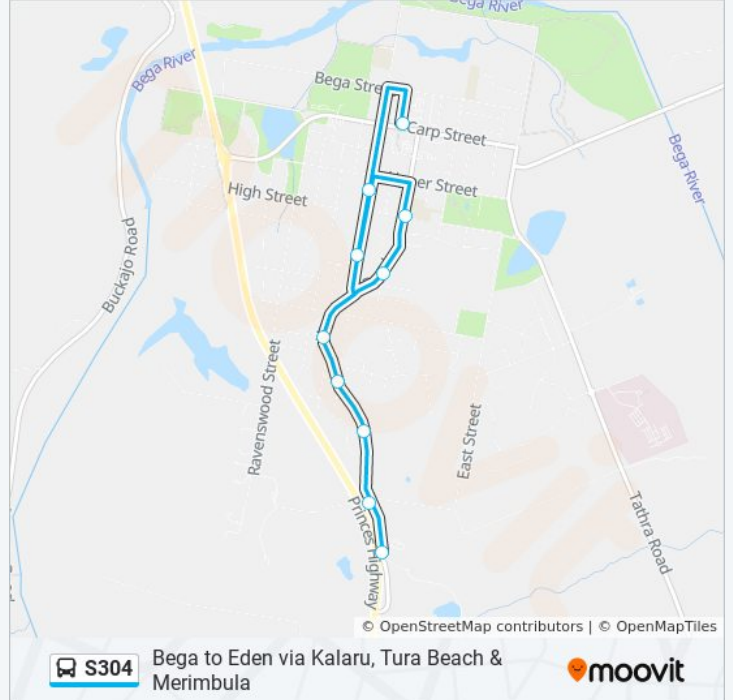

 S304

Bega to Eden via Kalaru, Tura Beach & Merimbula

Get The App

The S304 bus line Bega to Eden via Kalaru, Tura Beach & Merimbula has one route. For regular weekdays, their operation hours are:

(1) Eden: 7:20 AM

## Direction: Eden

10 stops

[VIEW LINE SCHEDULE](#)

Newtown Rd opp Old Bega Hospital

Newtown Rd at Applegum Cl

273 Newtown Rd

South Town Motor Inn, Newtown Rd

Newtown Rd at Prospect St

## S304 bus Info

**Direction:** Eden

**Stops:** 10

**Trip Duration:** 15 min

**Line Summary:**

S304 bus time schedules and route maps are available in an offline PDF at [moovitapp.com](https://moovitapp.com). Use the [Moovit App](#) to see live bus times, train schedule or subway schedule, and step-by-step directions for all public transit in Sydney.