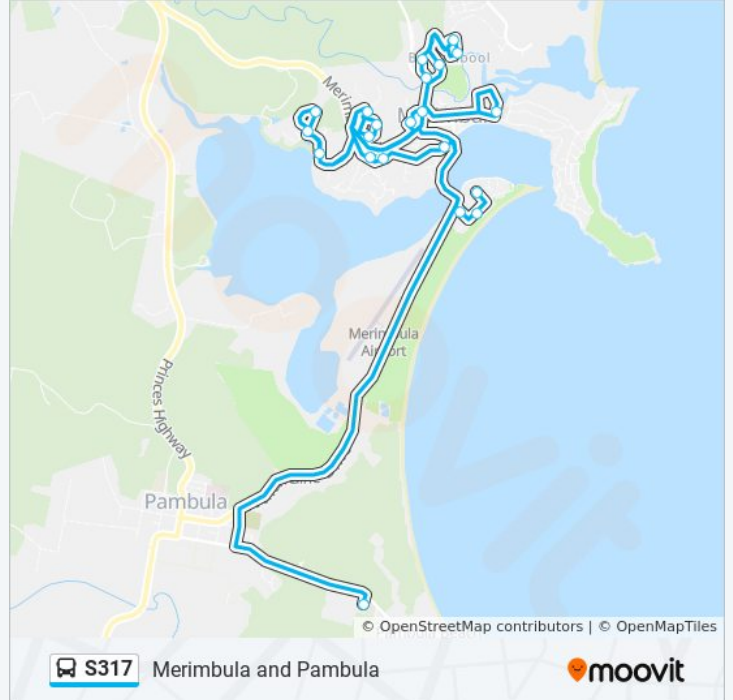

 S317

Merimbula and Pambula

Get The App

The S317 bus line Merimbula and Pambula has one route. For regular weekdays, their operation hours are:

(1) Merimbula and Pambula: 8:00 AM

Use the Moovit App to find the closest S317 bus station near you and find out when is the next S317 bus arriving.

Direction: Merimbula and Pambula

21 stops

[VIEW LINE SCHEDULE](#)

Marine Pde at Chapman Ave
Merimbula Netball Courts, Ocean Dr
Dunns Lane before Arthur Kaine Dr
Beverley St after Sapphire Cres
15 Beverley St
Beverley St opp Wildewoods Ct
Kowara Cres at Illawong Hts
Merimbula Tennis Courts, Kalinda St
Yarrowood Ave after Berrambool Dr
Yarrowood Ave opp Hollis Ct
Garden Cir after Berrambool Dr
22 Garden Cir
38 Berrambool Dr
Merimbula Public School, Randolph St
Lakewood Dr opp Salmon Ct
Mulloway Cct at Lakewood Dr
41 Mulloway Cct
Monaro St opp Doyle Pl
Monaro St opp Tantawangalo St
Monaro St at Kyeamba St
Lumen Christi Catholic College West

S317 bus Time Schedule

Merimbula and Pambula Route Timetable:

Sunday	Not Operational
Monday	8:00 AM
Tuesday	8:00 AM
Wednesday	8:00 AM
Thursday	8:00 AM
Friday	Not Operational
Saturday	Not Operational

S317 bus Info

Direction: Merimbula and Pambula

Stops: 21

Trip Duration: 55 min

Line Summary:

S317 bus time schedules and route maps are available in an offline PDF at moovitapp.com. Use the [Moovit App](#) to see live bus times, train schedule or subway schedule, and step-by-step directions for all public transit in Sydney.