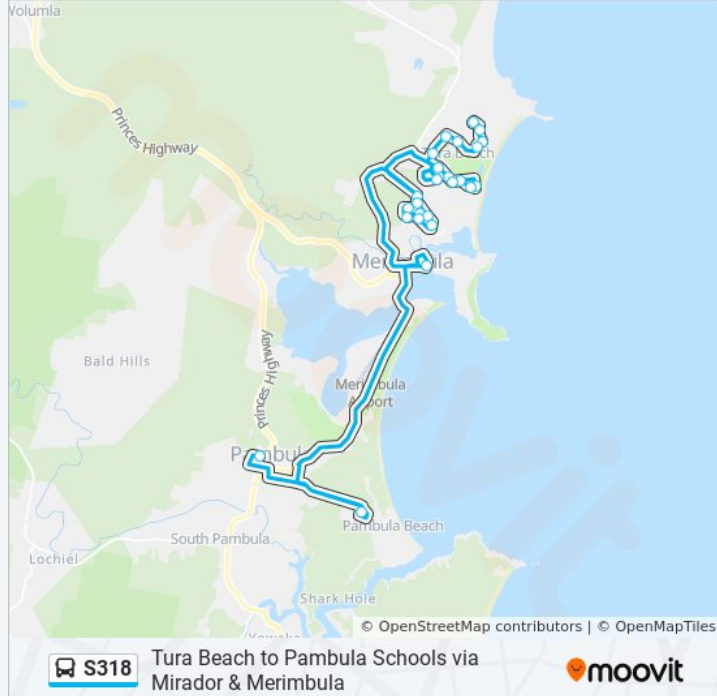

The Crest before Mirador Dr

Mirador Dr after Gannet Cl

Merimbula Public School, Randolph St

Lumen Christi Catholic College West

Pambula Public School, Oregon St

S318 bus time schedules and route maps are available in an offline PDF at moovitapp.com. Use the [Moovit App](#) to see live bus times, train schedule or subway schedule, and step-by-step directions for all public transit in Sydney.

[About Moovit](#) • [MaaS Solutions](#) • [Supported Countries](#) • [Mooviter Community](#)

© 2024 Moovit - All Rights Reserved

Check Live Arrival Times