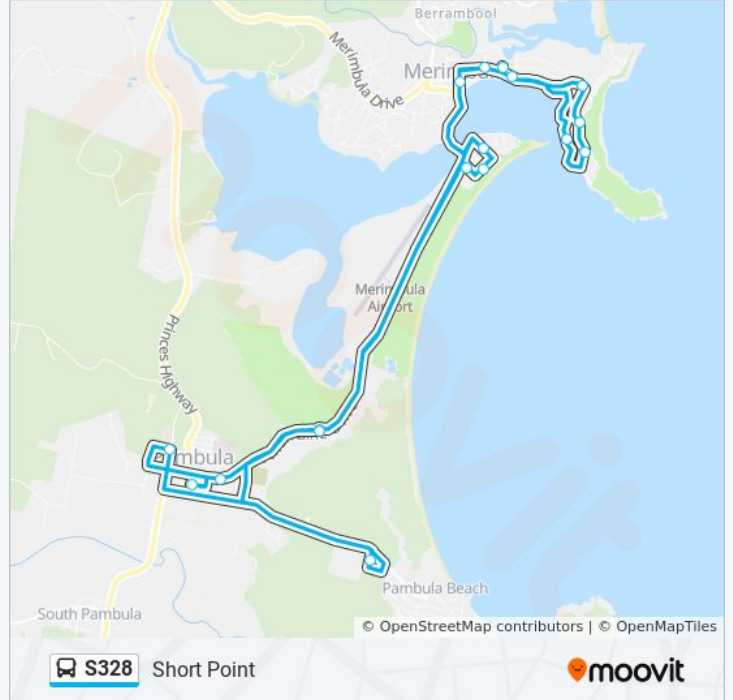

The S328 bus line Short Point has one route. For regular weekdays, their operation hours are:

(1) Short Point: 3:00 PM

Use the Moovit App to find the closest S328 bus station near you and find out when is the next S328 bus arriving.

Direction: Short Point

25 stops

[VIEW LINE SCHEDULE](#)

- Merimbula Public School, Randolph St
- Cliff Ave at Short Point Rd
- Hill St at George St
- Hill St at Yarai St
- Lake St at Bar Beach Rd
- Marine Pde at Chapman Ave
- Merimbula Netball Courts, Ocean Dr
- Dunns Lane before Arthur Kaine Dr
- Arthur Kaine Dr opp Pambula Merimbula Golf Club
- Toallo St after Narregol St
- Pambula Coach Stop, Bennett Lane
- Bega St after Toallo St
- Pambula Public School, Oregon St
- Lumen Christi Catholic College West
- Pambula Merimbula Golf Club, Arthur Kaine Dr
- Marine Pde at Chapman Ave
- Merimbula Netball Courts, Ocean Dr
- Dunns Lane before Arthur Kaine Dr
- Hylands Corner, Market St
- Main St at Cameron St
- Main St at Henwood St

Stops: 25

Trip Duration: 62 min

Line Summary:

Cliff Ave at Short Point Rd

Hill St at George St

Hill St at Yarai St

Lake St at Bar Beach Rd

S328 bus time schedules and route maps are available in an offline PDF at moovitapp.com. Use the [Moovit App](#) to see live bus times, train schedule or subway schedule, and step-by-step directions for all public transit in Sydney.