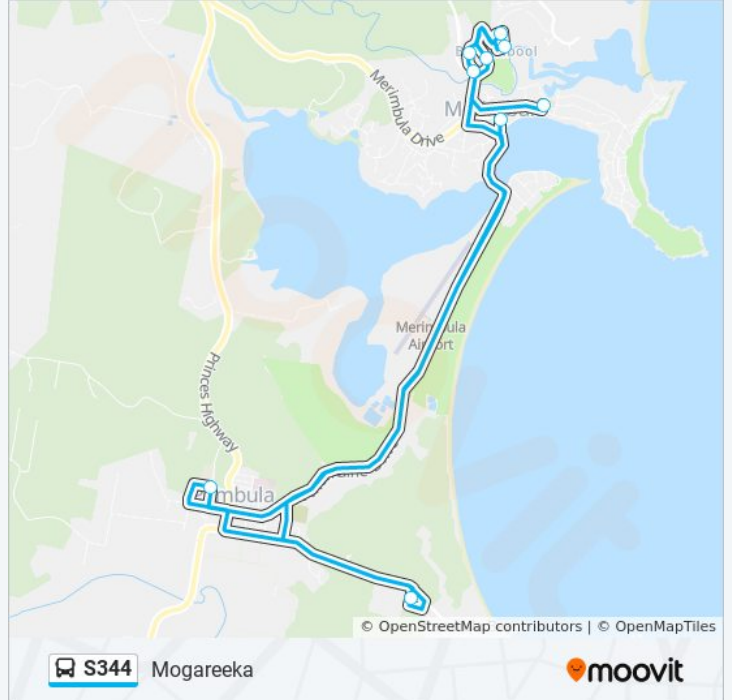

 S344

Mogareeka

Get The App

The S344 bus line Mogareeka has one route. For regular weekdays, their operation hours are:

(1) Mogareeka: 3:00 PM

Use the Moovit App to find the closest S344 bus station near you and find out when is the next S344 bus arriving.

Direction: Mogareeka

9 stops

[VIEW LINE SCHEDULE](#)

Merimbula Public School, Randolph St

Yarrowood Ave after Berrambool Dr

Yarrowood Ave opp Hollis Ct

Garden Cir after Berrambool Dr

22 Garden Cir

38 Berrambool Dr

Lumen Christi Catholic College West

Pambula Public School, Oregon St

Hylands Corner, Market St

S344 bus Time Schedule

Mogareeka Route Timetable:

Sunday	Not Operational
Monday	3:00 PM
Tuesday	3:00 PM
Wednesday	3:00 PM
Thursday	3:00 PM
Friday	Not Operational
Saturday	Not Operational

S344 bus Info

Direction: Mogareeka

Stops: 9

Trip Duration: 40 min

Line Summary:

S344 bus time schedules and route maps are available in an offline PDF at moovitapp.com. Use the [Moovit App](#) to see live bus times, train schedule or subway schedule, and step-by-step directions for all public transit in Sydney.