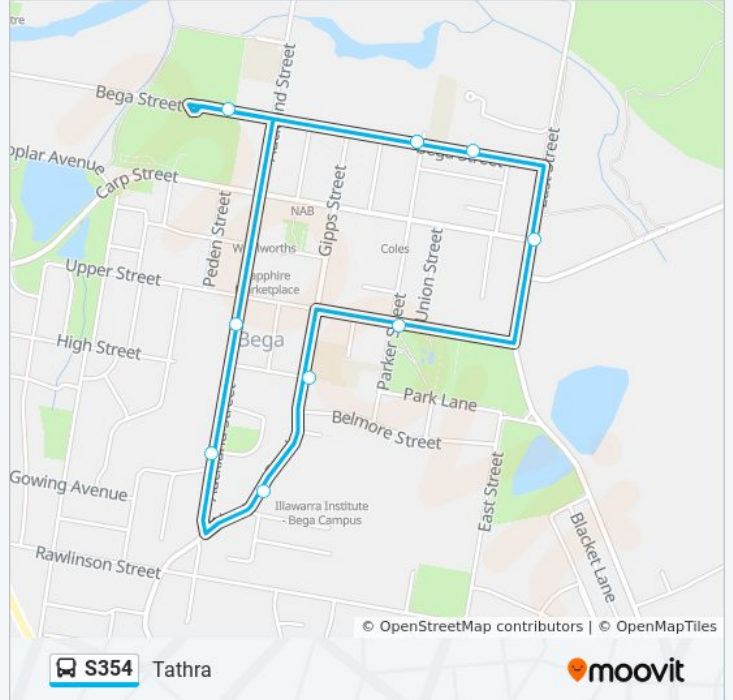

Line Summary:

Direction: Tathra

10 stops

[VIEW LINE SCHEDULE](#)

Mumbulla School for Rudolf Steiner Education,
Bega St

Casuarina, Bega St

East St before Carp St

Bega Park, Upper St

S354 bus Time Schedule

Tathra Route Timetable:

Sunday	Not Operational
Monday	8:40 AM
Tuesday	8:40 AM
Wednesday	8:40 AM
Thursday	8:40 AM
Friday	Not Operational
Saturday	Not Operational

S354 bus Info

Direction: Tathra

Stops: 10

Trip Duration: 18 min

Line Summary:

S354 bus time schedules and route maps are available in an offline PDF at moovitapp.com. Use the [Moovit App](#) to see live bus times, train schedule or subway schedule, and step-by-step directions for all public transit in Sydney.