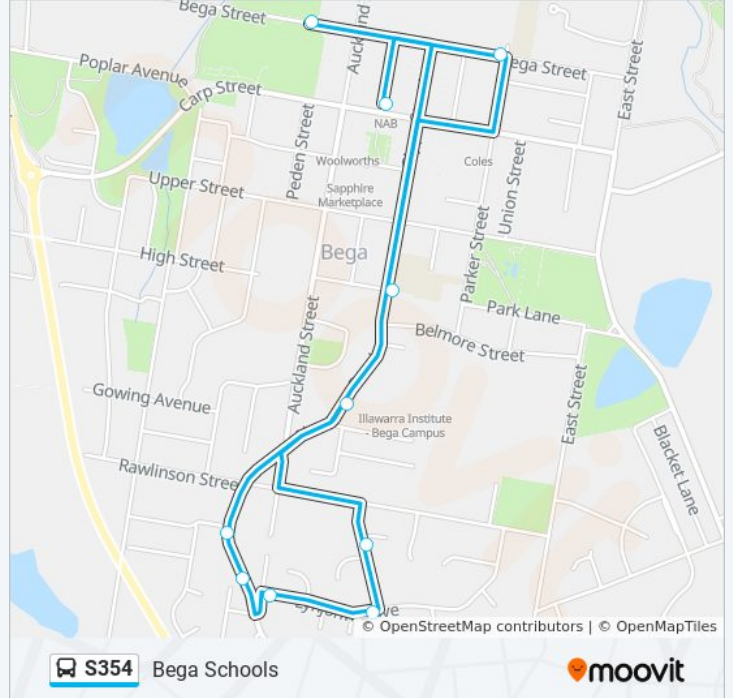

Direction: Bega Schools

10 stops

[VIEW LINE SCHEDULE](#)

Bega Valley Public School, Bega St

Mumbulla School for Rudolf Steiner Education,
Bega St

St Patrick's Primary School, Newtown Rd

TAFE NSW Bega, Newtown Rd

Laws Dr at Game Cres

Lynjohn Dr opp Laws Dr

Lynjohn Dr at Auckland St

Newtown Rd after Elbe St

Newtown Rd at Prospect St

Church St at Carp St

S354 bus Time Schedule

Bega Schools Route Timetable:

Sunday	Not Operational
Monday	3:10 PM
Tuesday	3:10 PM
Wednesday	3:10 PM
Thursday	3:10 PM
Friday	Not Operational
Saturday	Not Operational

S354 bus Info

Direction: Bega Schools

Stops: 10

Trip Duration: 15 min

Line Summary:

Direction: Tathra

10 stops

[VIEW LINE SCHEDULE](#)

Mumbulla School for Rudolf Steiner Education,
Bega St

Casuarina, Bega St

East St before Carp St

Bega Park, Upper St