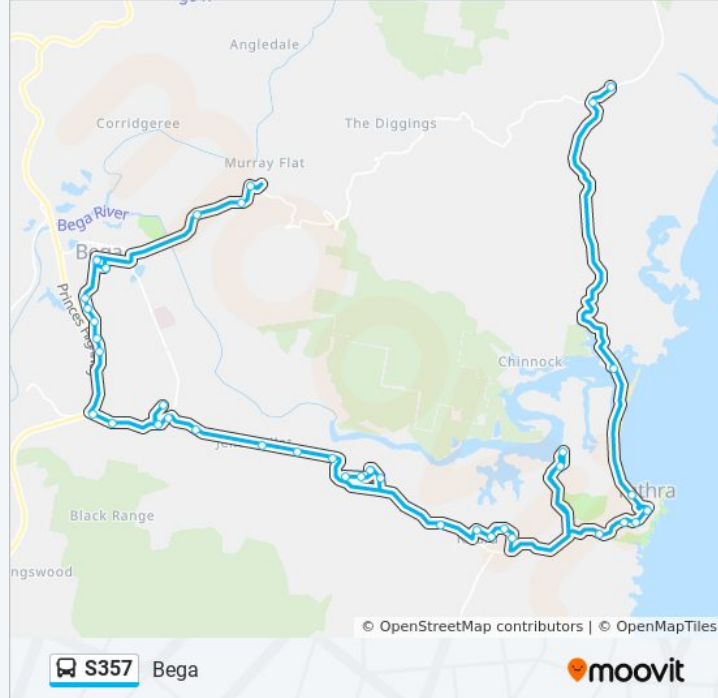

Tathra Rd after D'Arcy Lane

Tathra Rd at Thornhill Rd

Kerrisons Lane opp Stringy Park CI

Stringy Park CI turnaround

Kerrisons Lane at Northview CI

Kerrisons Lane at Black Range Rd

Newtown Rd opp Old Bega Hospital

Newtown Rd at Applegum CI

273 Newtown Rd

South Town Motor Inn, Newtown Rd

Newtown Rd at Prospect St

Bega High School, Auckland St

St Patrick's Primary School, Newtown Rd

Tarraganda Lane at Corridgeree Rd

Tarraganda Hall, Tarraganda Lane

Bells PI at Murrays Flat Rd

Direction: Tathra

30 stops

[VIEW LINE SCHEDULE](#)

Tarraganda Lane at Corridgeree Rd

Tarraganda Hall, Tarraganda Lane

Bells PI at Murrays Flat Rd

Bega Park, Upper St

St Patrick's Primary School, Newtown Rd

TAFE NSW Bega, Newtown Rd

South Town Motor Inn, Newtown Rd

Newtown Rd opp 273

Newtown Rd at Boundary Rd

Old Bega Hospital, Newtown Rd

Kerrisons Lane opp Black Range Rd

Kerrisons Lane opp Northview CI

Stringy Park CI at Kerrisons Lane

S357 bus Time Schedule

Tathra Route Timetable:

Sunday	Not Operational
Monday	8:06 AM
Tuesday	8:06 AM
Wednesday	8:06 AM
Thursday	8:06 AM
Friday	Not Operational
Saturday	Not Operational

S357 bus Info

Direction: Tathra

Stops: 30

Trip Duration: 62 min

Line Summary: