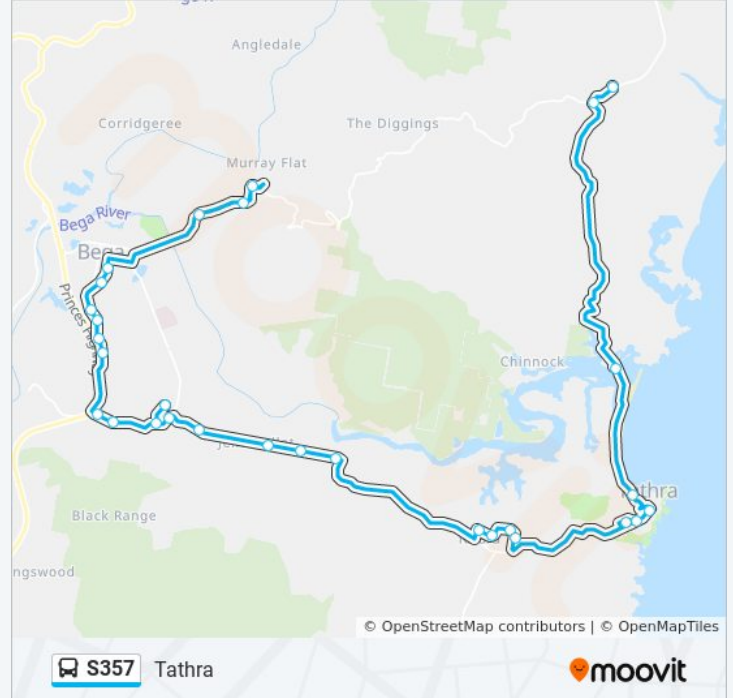

Stringy Park CI turnaround

Kerrisons Lane before Tathra Rd

Tathra Rd opp Thornhill Rd

Tathra Rd opp D'Arcy Lane

Tathra Rd opp Wallagoot Lane

922 Tathra Rd

Strathmore Cres after Blackfellows Lake Rd

Strathmore Cres opp Evans Park

Strathmore Cres before Lake Cohen Dr

28 Strathmore Cres

Tathra Public School, Pacific St

Bega St after Davidson St

Bega St before Tathra St

Andy Poole Dr opp Tathra Skate Park

Jim Preo Reserve, Tathra Bermagui Rd

Tathra Bermagui Rd at Doctor George Mountain Rd

Tanja Public School, Barrabooka Rd

S357 bus time schedules and route maps are available in an offline PDF at moovitapp.com. Use the [Moovit App](#) to see live bus times, train schedule or subway schedule, and step-by-step directions for all public transit in Sydney.

[About Moovit](#) • [MaaS Solutions](#) • [Supported Countries](#) • [Mooviter Community](#)

© 2024 Moovit - All Rights Reserved

Check Live Arrival Times