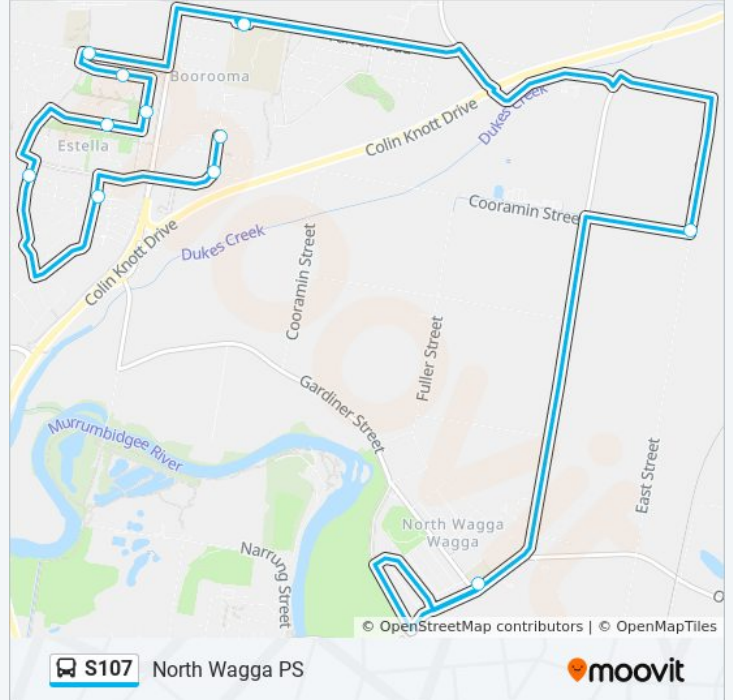

S107 bus time schedules and route maps are available in an offline PDF at moovitapp.com. Use the [Moovit App](#) to see live bus times, train schedule or subway schedule, and step-by-step directions for all public transit in Sydney.

[About Moovit](#) · [MaaS Solutions](#) · [Supported Countries](#) · [Mooviter Community](#)

© 2024 Moovit - All Rights Reserved

Check Live Arrival Times