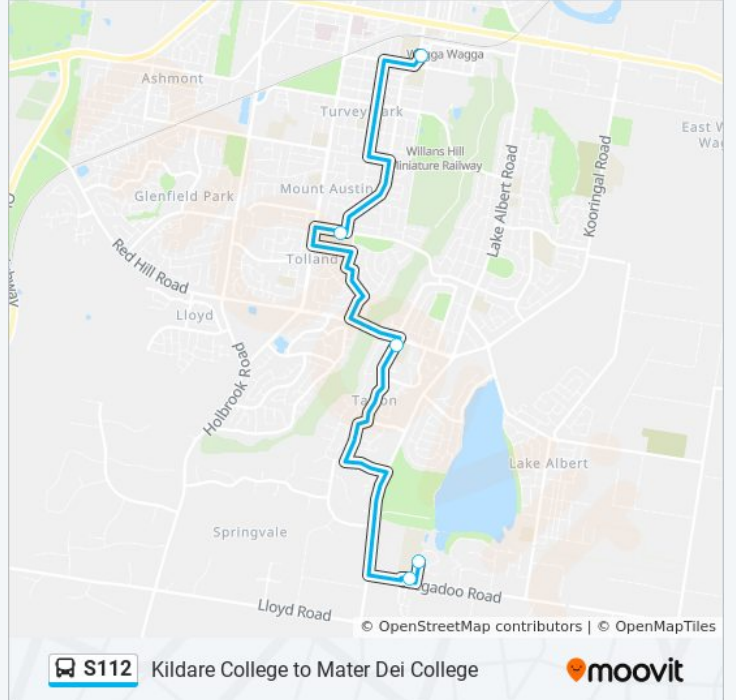

S112

Kildare College to Mater Dei College

Get The App

The S112 bus line Kildare College to Mater Dei College has one route. For regular weekdays, their operation hours are:

(1) Mater Dei College: 8:12 AM

Use the Moovit App to find the closest S112 bus station near you and find out when is the next S112 bus arriving.

Direction: Mater Dei College

5 stops

[VIEW LINE SCHEDULE](#)

Edmondson St opp Kildare Catholic College

Mount Austin High School, Leavenworth Dr

Lutheran Primary School, Tamar Dr

Mater Dei Primary School

Mater Dei Catholic College

S112 bus Time Schedule

Mater Dei College Route Timetable:

Sunday	Not Operational
Monday	8:12 AM
Tuesday	8:12 AM
Wednesday	8:12 AM
Thursday	8:12 AM
Friday	Not Operational
Saturday	Not Operational

S112 bus Info

Direction: Mater Dei College

Stops: 5

Trip Duration: 25 min

Line Summary:

S112 bus time schedules and route maps are available in an offline PDF at moovitapp.com. Use the [Moovit App](#) to see live bus times, train schedule or subway schedule, and step-by-step directions for all public transit in Sydney.