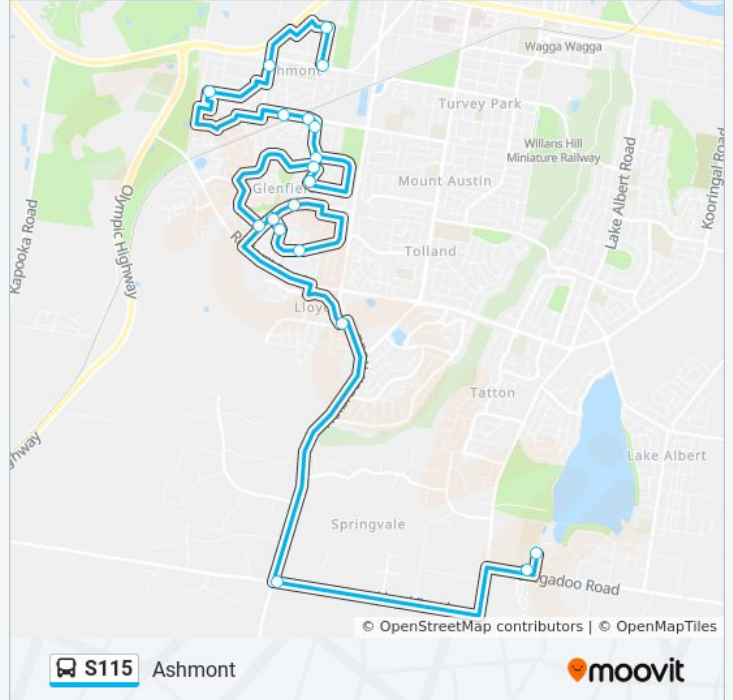

Direction: Ashmont

20 stops

[VIEW LINE SCHEDULE](#)

Mater Dei Primary School
Mater Dei Catholic College
Lloyd Rd after Holbrook Rd
Deakin Ave at Hargrave Ave
Dalman Pkwy opp Undurra Dr
Dalman Pkwy before Pinaroo Dr
Undurra Dr before Balleroo Cres
Undurra Dr at Lamilla St
Undurra Dr at Dalman Pkwy
Kimba Dr after Dalman Pkwy
Yentoo Dr before Pinaroo Dr
Pinaroo Dr at Darri St
Pinaroo Dr opp Karoom Dr
Pinaroo Dr opp Nardoo St
Fernleigh Rd at Barrima Dr
Fernleigh Rd opp Lae Ave
Mumford St at Cameron St
Tobruk St at Connorton Ave
Morshead St at Montgomery St
Montgomery St at Ashmont Ave

Stops: 20

Trip Duration: 44 min

Line Summary:

S115 bus time schedules and route maps are available in an offline PDF at moovitapp.com. Use the [Moovit App](#) to see live bus times, train schedule or subway schedule, and step-by-step directions for all public transit in Sydney.