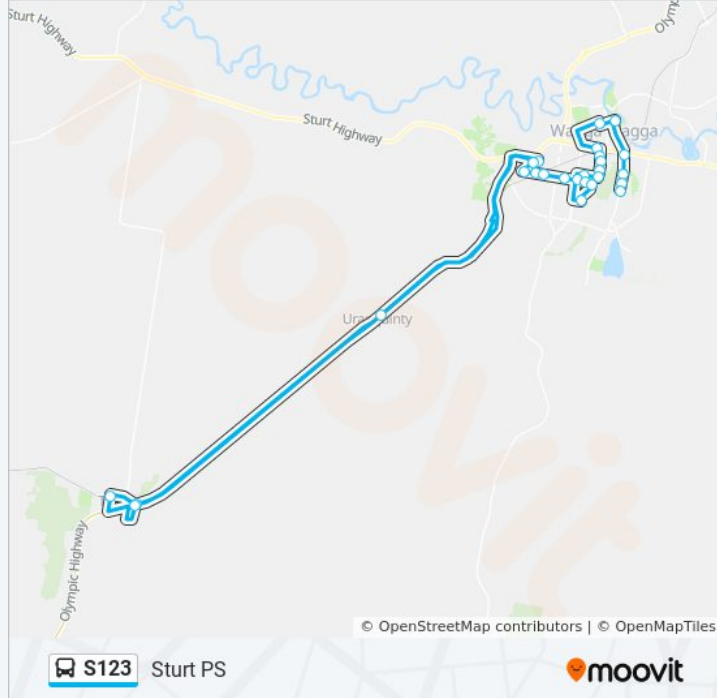

Direction: Sturt PS

26 stops

[VIEW LINE SCHEDULE](#)

Ashmont Public School, Ashmont Ave

Scott St at Railway St

Yerong St at Urana St

Olympic Hwy opp Mangoplah Rd

Olympic Hwy opp Uranquinty St

Henschke Primary School, Bourke St

Turvey Park Public School, Blamey St

MacLeay St after Blamey St

MacLeay St after Urana St

Wagga Wagga High School, Macleay St

Kildare Catholic College, Edmondson St

Edward St opp Yanda Lane

S123 bus Info

Direction: Sturt PS

Stops: 26

Trip Duration: 110 min

Line Summary:

St Joseph's Primary School, Johnston St

Lake Albert Rd after Hammond Ave

Lake Albert Rd at Mount St

Lake Albert Rd at Sherwood Ave

Sturt Public School, Lake Albert Rd

S123 bus time schedules and route maps are available in an offline PDF at moovitapp.com. Use the [Moovit App](#) to see live bus times, train schedule or subway schedule, and step-by-step directions for all public transit in Sydney.