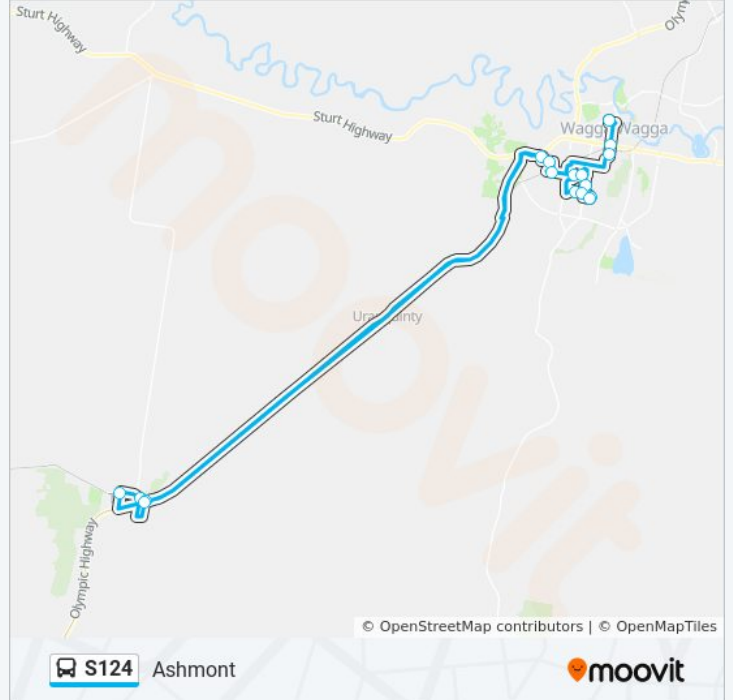

Direction: Ashmont

17 stops

[VIEW LINE SCHEDULE](#)

Wagga Wagga Public School, Simmons St, Stand B

Best St before Edward St

Edmondson St opp Kildare Catholic College

Shepherd Park, Fernleigh Rd

Henschke Primary School, Hely Ave

Bourke St opp Mount Austin Public School

Northcott Pde at Leavenworth Dr

Mount Austin High School, Leavenworth Dr

Huthwaite St after Bourke St

Huthwaite St at Hopkins St

Fernleigh Rd at Barrima Dr

Bardia St opp Holy Trinity Primary School

Scott St at Railway St

Yerong St at Urana St

Urana St at Day St

Olympic Hwy opp Mangoplah Rd

Ashmont Ave at Tobruk St

S124 bus Time Schedule

Ashmont Route Timetable:

Sunday	Not Operational
Monday	3:23 PM
Tuesday	3:23 PM
Wednesday	3:23 PM
Thursday	3:23 PM
Friday	Not Operational
Saturday	Not Operational

S124 bus Info

Direction: Ashmont

Stops: 17

Trip Duration: 82 min

Line Summary:

S124 bus time schedules and route maps are available in an offline PDF at moovitapp.com. Use the [Moovit App](#) to see live bus times, train schedule or subway schedule, and step-by-step directions for all public transit in Sydney.