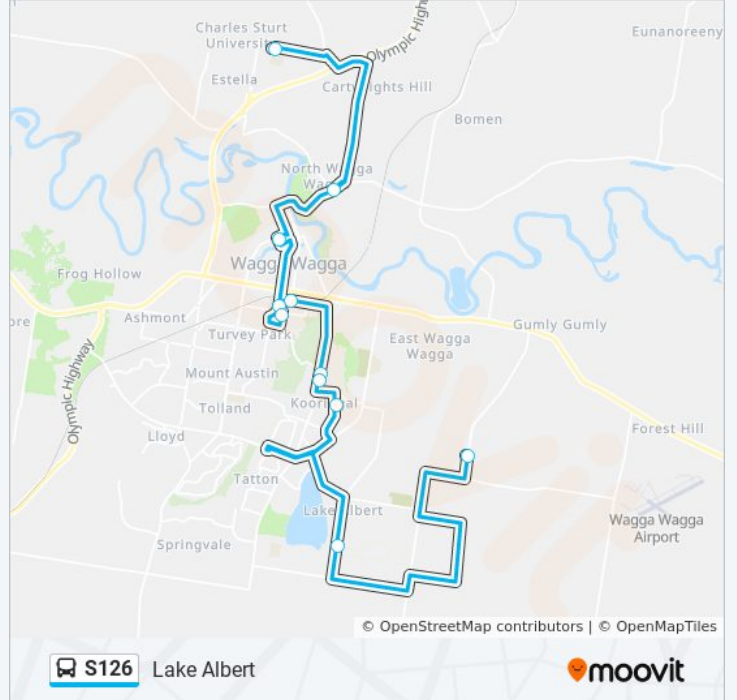

 S126

Lake Albert

Get The App

The S126 bus line Lake Albert has one route. For regular weekdays, their operation hours are:

(1) Lake Albert: 3:20 PM

Use the Moovit App to find the closest S126 bus station near you and find out when is the next S126 bus arriving.

Direction: Lake Albert

11 stops

[VIEW LINE SCHEDULE](#)

The Riverina Anglican College

North Wagga Public School, Hampden Ave

Wagga Wagga Public School, Simmons St, Stand B

Wagga Wagga High School, Macleay St

Dandaloo Rd at Bakers Lane

S126 bus Time Schedule

Lake Albert Route Timetable:

Sunday	Not Operational
Monday	3:20 PM
Tuesday	3:20 PM
Wednesday	3:20 PM
Thursday	3:20 PM
Friday	Not Operational
Saturday	Not Operational

S126 bus Info

Direction: Lake Albert

Stops: 11

Trip Duration: 65 min

Line Summary:

S126 bus time schedules and route maps are available in an offline PDF at moovitapp.com. Use the [Moovit App](#) to see live bus times, train schedule or subway schedule, and step-by-step directions for all public transit in Sydney.