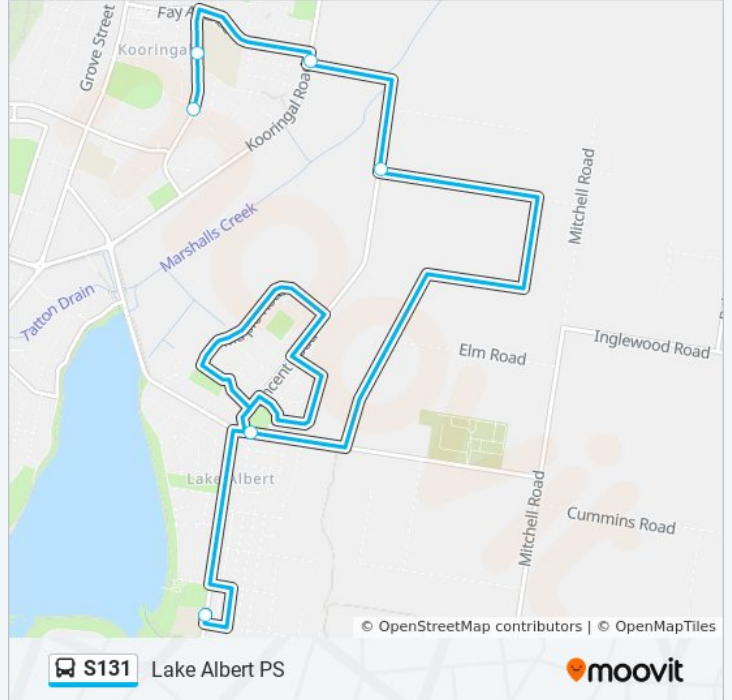

Direction: Lake Albert PS

6 stops

[VIEW LINE SCHEDULE](#)

Ziegler Ave at Berala St

Ziegler Ave opp Koorungal High School

Koorungal Rd at Vincent Rd

Vincent Rd at Kyeamba Ave

Brunskill Rd at Vincent Rd

S131 bus Info

Direction: Lake Albert PS

Stops: 6

Trip Duration: 29 min

Line Summary:

S131 bus time schedules and route maps are available in an offline PDF at moovitapp.com. Use the [Moovit App](#) to see live bus times, train schedule or subway schedule, and step-by-step directions for all public transit in Sydney.