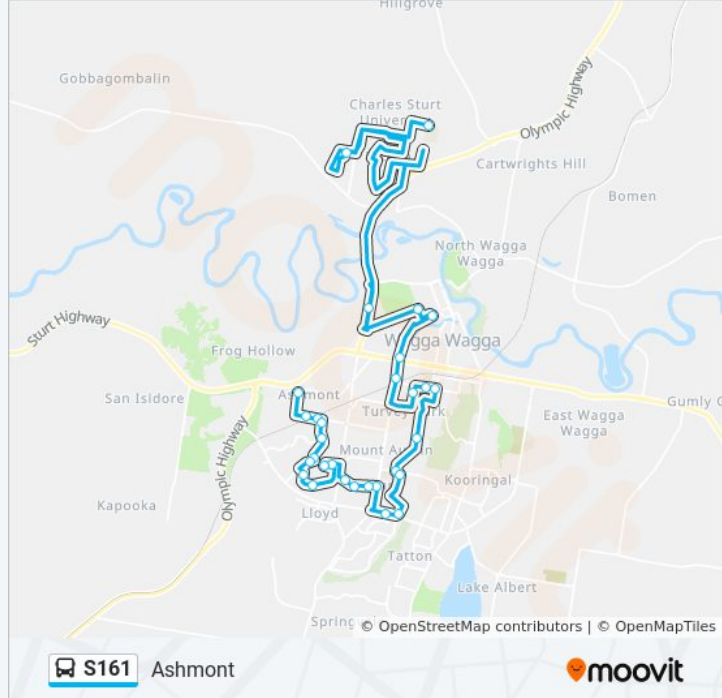

 S161

Ashmont

Get The App

The S161 bus line Ashmont has one route. For regular weekdays, their operation hours are:

(1) Ashmont: 3:20 PM

Use the Moovit App to find the closest S161 bus station near you and find out when is the next S161 bus arriving.

Direction: Ashmont

30 stops

[VIEW LINE SCHEDULE](#)

The Riverina Anglican College
Cootamundra Bvd at Paradise Dr
Moorong St after Flowerdale Rd
Wagga Wagga Cricket Ground, Kincaid St
Wagga Wagga Public School, Simmons St, Stand B
Dockers St before Edward St
Docker St opp Meurant Ave
Trevor St at Athol St
Kildare Catholic College, Coleman St
Coleman St at Macleay St
Mitchelmore St at Bolger Ave
Northcott Pde at Leavenworth Dr
Malaya Dr after Leavenworth Dr
Missouri Ave before Red Hill Rd
Red Hill Rd at Berembee Rd
Bruce St at Bourke St
Bruce St after Raye St
Bruce St before Rogers Pl
Bruce St after Raye St
Dalman Pkwy opp Karoom Dr
Bandera Ave at Undurra Dr

S161 bus Info

Direction: Ashmont

Stops: 30

Trip Duration: 46 min

Line Summary:

Undurra Dr before Balleroo Cres

Undurra Dr at Lamilla St

Dalman Pkwy before Pinaroo Dr

South City Shopping Centre, Pinaroo Dr

Pinaroo Dr opp Karoom Dr

Pinaroo Dr opp Nardoo St

Fernleigh Rd at Barrima Dr

Fernleigh Rd opp Lae Ave

Tobruk St at Connorton Ave

S161 bus time schedules and route maps are available in an offline PDF at moovitapp.com. Use the [Moovit App](#) to see live bus times, train schedule or subway schedule, and step-by-step directions for all public transit in Sydney.