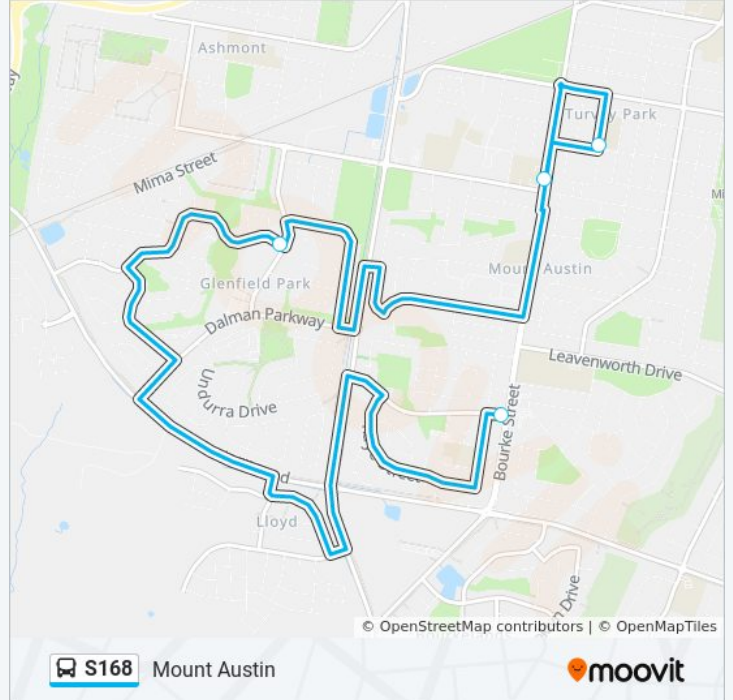

**Direction: Mount Austin**

4 stops

[VIEW LINE SCHEDULE](#)

Henschke Primary School, Bourke St

Turvey Park Public School, Halloran St

Yentoo Dr at Pinaroo Dr

Bruce St at Bourke St

**S168 bus Time Schedule**

Mount Austin Route Timetable:

Sunday	Not Operational
Monday	3:39 PM
Tuesday	3:39 PM
Wednesday	3:39 PM
Thursday	3:39 PM
Friday	Not Operational
Saturday	Not Operational

**S168 bus Info**

**Direction:** Mount Austin

**Stops:** 4

**Trip Duration:** 32 min

**Line Summary:**

S168 bus time schedules and route maps are available in an offline PDF at [moovitapp.com](https://moovitapp.com). Use the [Moovit App](#) to see live bus times, train schedule or subway schedule, and step-by-step directions for all public transit in Sydney.

## Check Live Arrival Times