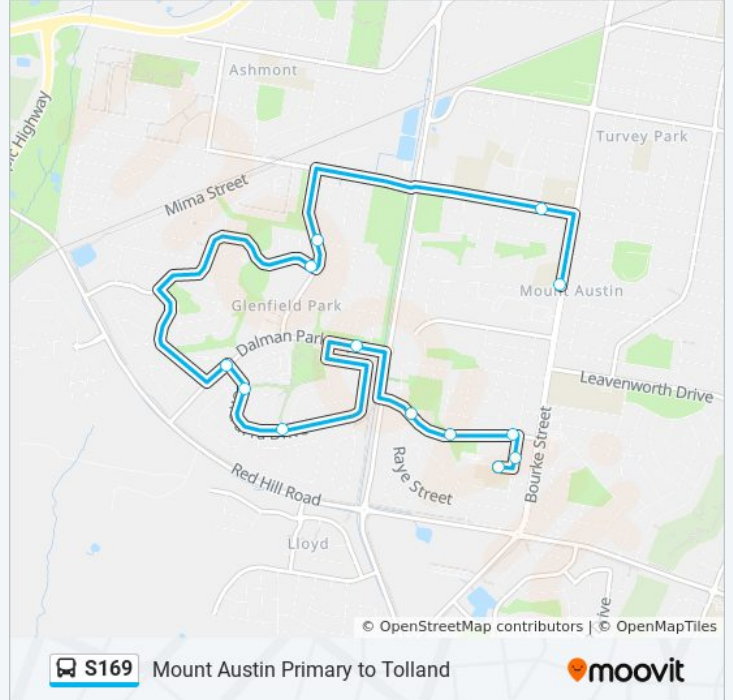

 S169

Mount Austin Primary to Tolland

Get The App

The S169 bus line Mount Austin Primary to Tolland has one route. For regular weekdays, their operation hours are:

(1) Red Hill PS: 2:55 PM

Use the Moovit App to find the closest S169 bus station near you and find out when is the next S169 bus arriving.

Direction: Red Hill PS

13 stops

[VIEW LINE SCHEDULE](#)

Mount Austin Public School, Bourke St
Fernleigh Rd opp Henschke Primary School
Pinaroo Dr at Karoom Dr
Yentoo Dr at Pinaroo Dr
Dalman Pkwy opp Undurra Dr
Undurra Dr opp Lamilla St
Undurra Dr before Bandera Ave
Dalman Pkwy before Karoom Dr
Bruce St opp Raye St
Bruce St before Martin St
Bruce St at Raye St
Raye St opp Moran St
Red Hill Public School, Hawkes Pl

Stops: 13

Trip Duration: 22 min

Line Summary:

S169 bus time schedules and route maps are available in an offline PDF at moovitapp.com. Use the [Moovit App](#) to see live bus times, train schedule or subway schedule, and step-by-step directions for all public transit in Sydney.