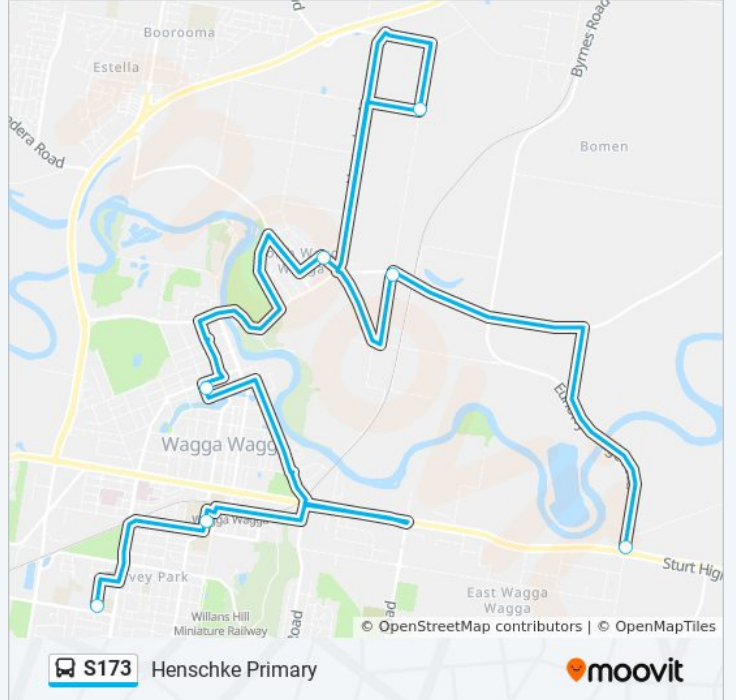

S173

Henschke Primary

Get The App

The S173 bus line Henschke Primary has one route. For regular weekdays, their operation hours are:

(1) Henschke Primary: 7:53 AM

Use the Moovit App to find the closest S173 bus station near you and find out when is the next S173 bus arriving.

**Direction: Henschke Primary**

7 stops

[VIEW LINE SCHEDULE](#)

Quality Inn Carriage House, Eunony Bridge Rd

East St at Oura Rd

East St at Cooramin St

Marah St opp Dunn St

Wagga Wagga Public School, Simmons St, Stand B

Edmondson St opp Kildare Catholic College

Henschke Primary School, Hely Ave

**S173 bus Time Schedule**

Henschke Primary Route Timetable:

Sunday	Not Operational
Monday	7:53 AM
Tuesday	7:53 AM
Wednesday	7:53 AM
Thursday	7:53 AM
Friday	Not Operational
Saturday	Not Operational

**S173 bus Info**

**Direction:** Henschke Primary

**Stops:** 7

**Trip Duration:** 50 min

**Line Summary:**

S173 bus time schedules and route maps are available in an offline PDF at [moovitapp.com](https://moovitapp.com). Use the [Moovit App](#) to see live bus times, train schedule or subway schedule, and step-by-step directions for all public transit in Sydney.