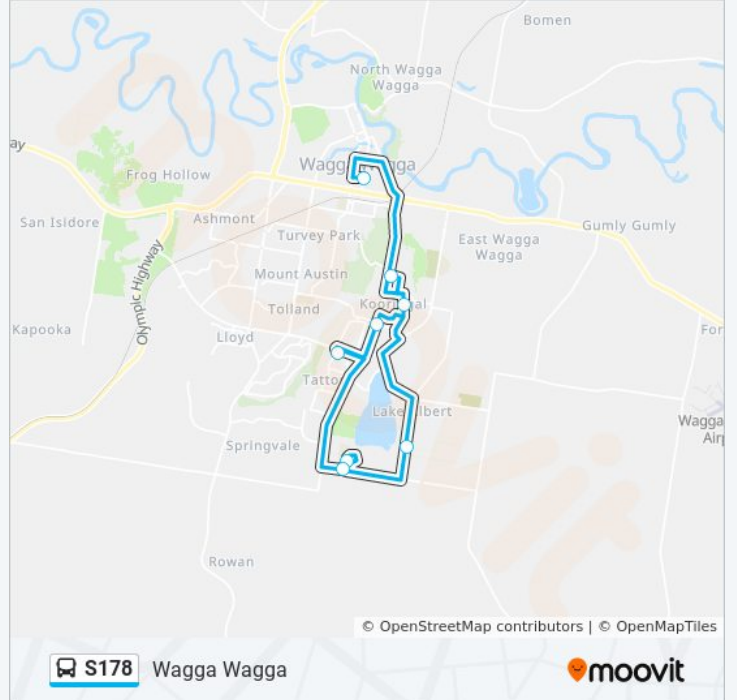

S178

Wagga Wagga

Get The App

The S178 bus line Wagga Wagga has one route. For regular weekdays, their operation hours are:

(1) Wagga Wagga: 3:21 PM

Use the Moovit App to find the closest S178 bus station near you and find out when is the next S178 bus arriving.

Direction: Wagga Wagga

8 stops

[VIEW LINE SCHEDULE](#)

Sturt Public School, White Ave

Main St opp Lake Albert Public School

Mater Dei Catholic College

Mater Dei Primary School

Lutheran Primary School

Lake Albert Rd at Stanley St

Ziegler Ave opp Koorungal High School

Baylis St after Morgan St

S178 bus Time Schedule

Wagga Wagga Route Timetable:

Sunday	Not Operational
Monday	3:21 PM
Tuesday	3:21 PM
Wednesday	3:21 PM
Thursday	3:21 PM
Friday	Not Operational
Saturday	Not Operational

S178 bus Info

Direction: Wagga Wagga

Stops: 8

Trip Duration: 44 min

Line Summary:

S178 bus time schedules and route maps are available in an offline PDF at moovitapp.com. Use the [Moovit App](#) to see live bus times, train schedule or subway schedule, and step-by-step directions for all public transit in Sydney.