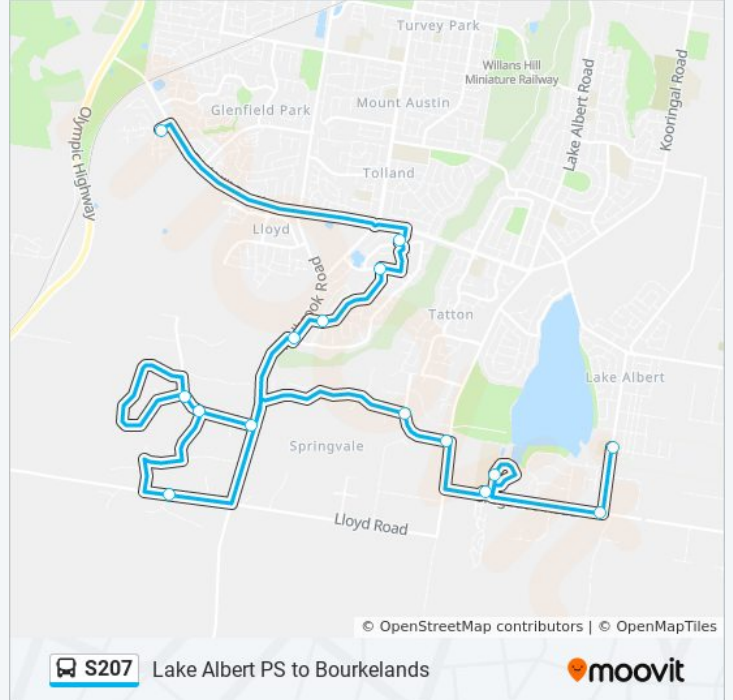

Direction: Lloyd

15 stops

[VIEW LINE SCHEDULE](#)

Main St opp Lake Albert Public School

Gregadoo Rd opp Main St

Mater Dei Catholic College

Mater Dei Primary School

Springvale Dr after Plumpton Rd

Springvale Dr at Featherwood Rd

Indigo Dr at Holbrook Rd

Indigo Dr at Peppermint Dr

Indigo Dr at Glenoak Dr

Dunns Rd opp Lilli Pilli Pl

Kaloona Dr after Clifton St

Kaloona Dr opp Yanko Cres

Kaloona Dr at Bourkelands Dr

Berembee Rd at Overdale Dr

Watson Bvd at Lingiari Dr

S207 bus Time Schedule

Lloyd Route Timetable:

Sunday	Not Operational
Monday	3:30 PM
Tuesday	3:30 PM
Wednesday	3:30 PM
Thursday	3:30 PM
Friday	Not Operational
Saturday	Not Operational

S207 bus Info

Direction: Lloyd

Stops: 15

Trip Duration: 48 min

Line Summary:

S207 bus time schedules and route maps are available in an offline PDF at moovitapp.com. Use the [Moovit App](#) to see live bus times, train schedule or subway schedule, and step-by-step directions for all public transit in Sydney.