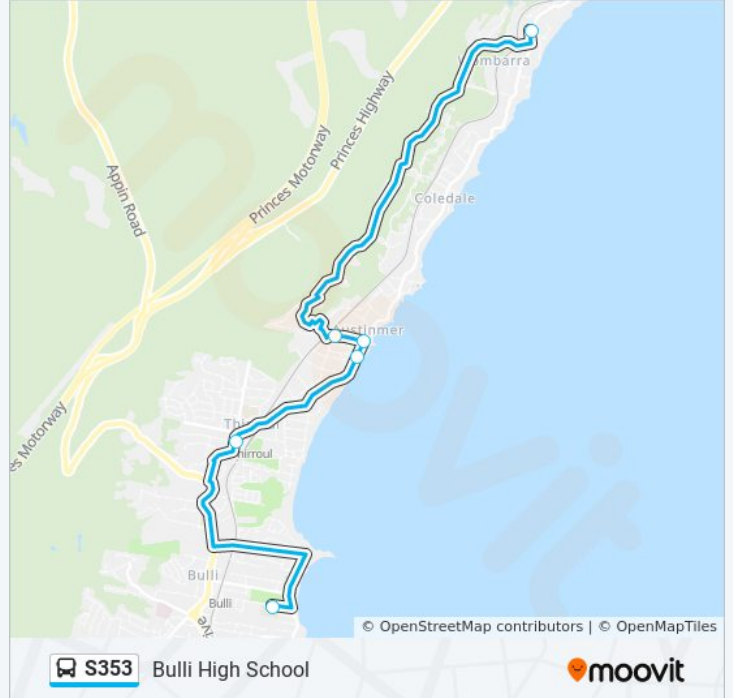

Coledale Public School, Lawrence Hargrave Dr

Lawrence Hargrave Dr at Northcote St

Sharky Beach, Lawrence Hargrave Dr

Frew Memorial Park, Lawrence Hargrave Dr

Lawrence Hargrave Dr after Headland Ave

Direction: Bulli High School

6 stops

[VIEW LINE SCHEDULE](#)

Lawrence Hargrave Dr before Monash St

Austinmer Station, Moore St

Moore St at Lawrence Hargrave Dr

Lawrence Hargrave Dr opp Kennedy Rd

Lawrence Hargrave Dr opp Lachlan St

Bulli High School, Ursula Rd

Direction: Bulli High School

Stops: 6

Trip Duration: 25 min

Line Summary:

Direction: Buttenshaw Dr

16 stops

[VIEW LINE SCHEDULE](#)

- Waniora Public School, Ursula Rd
- Lawrence Hargrave Dr opp Hewitts Ave
- Lawrence Hargrave Dr after Prince St
- Lawrence Hargrave Dr at Lachlan St
- George St at Lawrence Hargrave Dr
- Thirroul Comm Centre & Library
- Thirroul Plaza, Lawrence Hargrave Dr
- Thirroul Fire Station, Lawrence Hargrave Dr
- Lawrence Hargrave Dr at Cochrane Rd
- Lawrence Hargrave Dr before Henley Rd
- Lawrence Hargrave Dr after Mountain Rd
- Lawrence Hargrave Dr at Kennedy Rd
- Moore St at Lawrence Hargrave Dr
- Moore St at Slade St
- Moore St opp Austinmer Station
- Buttenshaw Dr opp Buttenshaw PI