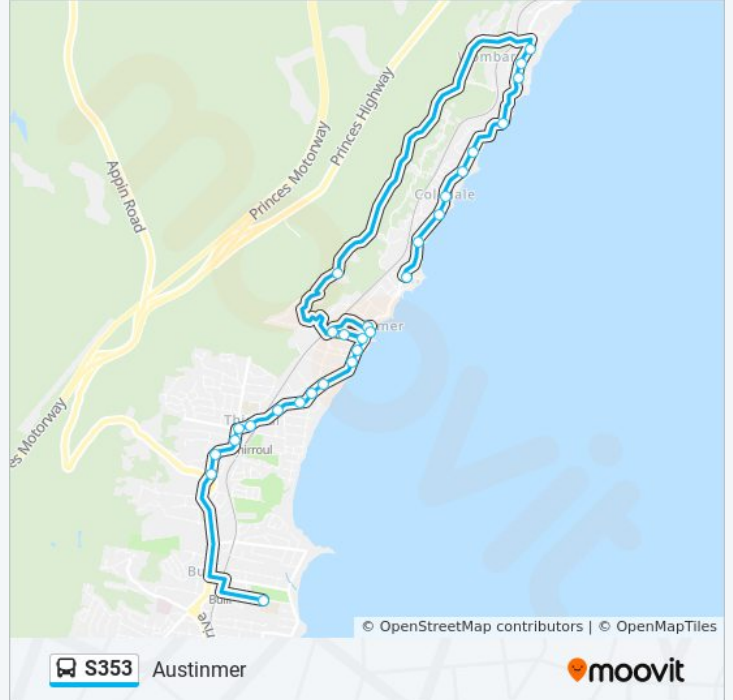

Direction: Austinmer

29 stops

[VIEW LINE SCHEDULE](#)

- Waniora Public School, Ursula Rd
- Lawrence Hargrave Dr opp Hewitts Ave
- Lawrence Hargrave Dr after Prince St
- Lawrence Hargrave Dr at Lachlan St
- George St at Lawrence Hargrave Dr
- Thirroul Comm Centre & Library
- Thirroul Plaza, Lawrence Hargrave Dr
- Thirroul Fire Station, Lawrence Hargrave Dr
- Lawrence Hargrave Dr at Cochrane Rd
- Lawrence Hargrave Dr before Henley Rd
- Lawrence Hargrave Dr after Mountain Rd
- Lawrence Hargrave Dr at Kennedy Rd
- Moore St at Lawrence Hargrave Dr
- Moore St at Slade St
- Moore St opp Austinmer Station
- Austinmer Public School, The Grove
- Austinmer Beach, Lawrence Hargrave Dr
- Moore St opp Austinmer Station
- Buttenshaw Dr opp Buttenshaw PI
- Lawrence Hargrave Dr opp 518
- Lawrence Hargrave Dr opp Broadridge St
- Lawrence Hargrave Dr opp Wombarra Bowling

S353 bus Info

Direction: Austinmer

Stops: 29

Trip Duration: 18 min

Line Summary:

Club

Lawrence Hargrave Dr opp Coledale Hospital

Lawrence Hargrave Dr opp Hemsley Pl

Coledale Public School, Lawrence Hargrave Dr

Lawrence Hargrave Dr at Northcote St

Sharky Beach, Lawrence Hargrave Dr

Frew Memorial Park, Lawrence Hargrave Dr

Lawrence Hargrave Dr after Headland Ave

Direction: Bulli High School

6 stops

[VIEW LINE SCHEDULE](#)

Lawrence Hargrave Dr before Monash St

Austinmer Station, Moore St

Moore St at Lawrence Hargrave Dr

Lawrence Hargrave Dr opp Kennedy Rd

Lawrence Hargrave Dr opp Lachlan St

Bulli High School, Ursula Rd