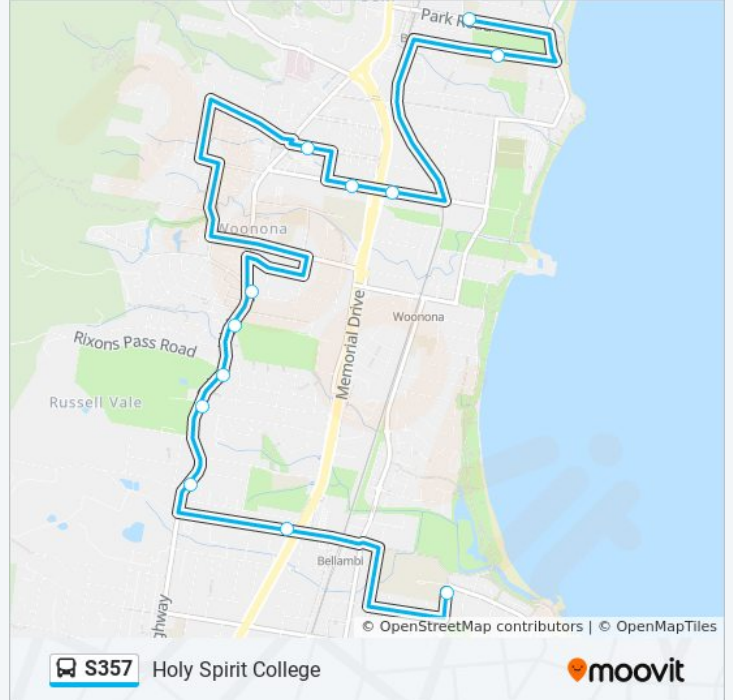

**Direction: Bulli High School**

11 stops

[VIEW LINE SCHEDULE](#)

- Gladstone St opp Lavender St
- Bellambi Station, Union St
- Princes Hwy after Broker St
- Princes Hwy opp Collaery Rd
- Princes Hwy at Rixons Pass Rd
- Princes Hwy opp Hollymount Park
- Princes Hwy opp Hale St
- Princes Hwy at Gray St
- Campbell St after Robert St
- St Joseph's Primary School, Park Rd
- Waniora Public School, Ursula Rd

**Direction:** Bulli High School

**Stops:** 11

**Trip Duration:** 27 min

**Line Summary:**

### Direction: Holy Spirit College

12 stops

[VIEW LINE SCHEDULE](#)

St Joseph's Primary School, Park Rd

Waniora Public School, Ursula Rd

Campbell St after Mehaffey St

Campbell St opp Robert St

Russell St before Haddon Lane

### S357 bus Info

**Direction:** Holy Spirit College

**Stops:** 12

**Trip Duration:** 30 min

**Line Summary:**

S357 bus time schedules and route maps are available in an offline PDF at [moovitapp.com](https://moovitapp.com). Use the [Moovit App](#) to see live bus times, train schedule or subway schedule, and step-by-step directions for all public transit in Sydney.