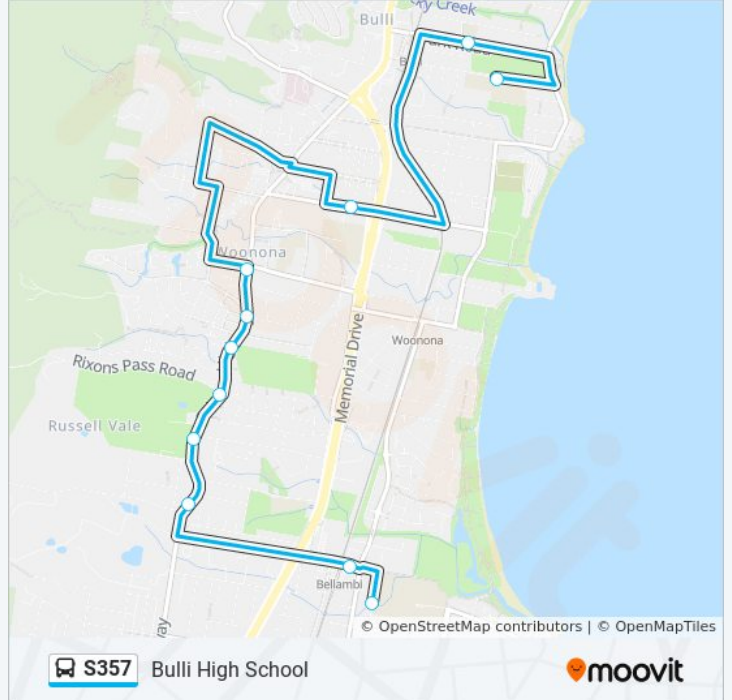

**Direction: Bulli High School**

11 stops

[VIEW LINE SCHEDULE](#)

- Gladstone St opp Lavender St
- Bellambi Station, Union St
- Princes Hwy after Broker St
- Princes Hwy opp Collaery Rd
- Princes Hwy at Rixons Pass Rd
- Princes Hwy opp Hollymount Park
- Princes Hwy opp Hale St
- Princes Hwy at Gray St
- Campbell St after Robert St
- St Joseph's Primary School, Park Rd
- Waniora Public School, Ursula Rd

**S357 bus Time Schedule**

Bulli High School Route Timetable:

Sunday	Not Operational
Monday	8:30 AM
Tuesday	8:30 AM
Wednesday	8:30 AM
Thursday	8:30 AM
Friday	Not Operational
Saturday	Not Operational

**S357 bus Info**

**Direction:** Bulli High School

**Stops:** 11

**Trip Duration:** 27 min

**Line Summary:**

### Direction: Holy Spirit College

12 stops

[VIEW LINE SCHEDULE](#)

St Joseph's Primary School, Park Rd

Waniora Public School, Ursula Rd

Campbell St after Mehaffey St

Campbell St opp Robert St

Russell St before Haddon Lane