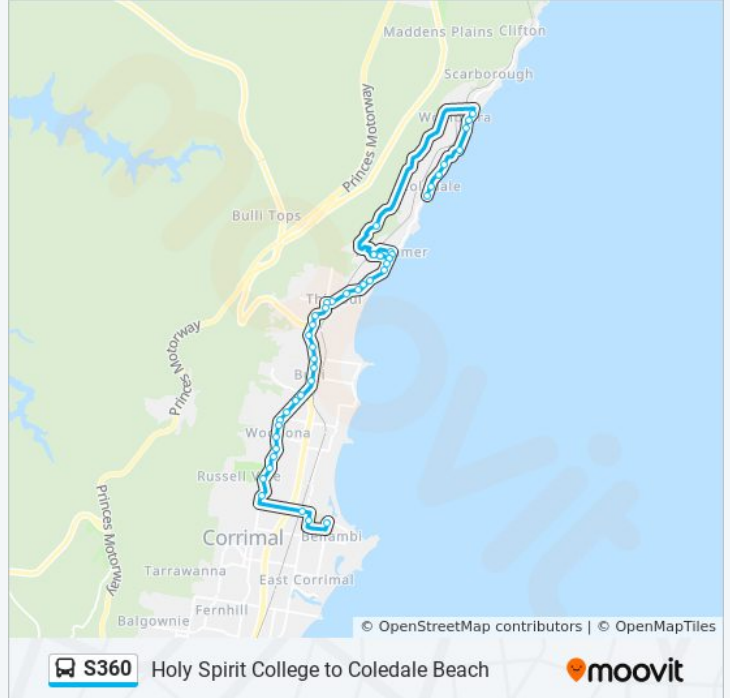

The S360 bus line Holy Spirit College to Coledale Beach has one route. For regular weekdays, their operation hours are:

(1) Coledale Beach: 3:30 PM

Use the Moovit App to find the closest S360 bus station near you and find out when is the next S360 bus arriving.

- Holy Spirit College, Cawley St
- Bellambi Station, Union St
- Princes Hwy after Broker St
- Princes Hwy opp Collaery Rd
- Princes Hwy at Rixons Pass Rd
- Princes Hwy opp Hollymount Park
- Princes Hwy opp Hale St
- Princes Hwy at Gray St
- Princes Hwy opp Woonona-Bulli RSL Memorial Club
- Princes Hwy at Popes Rd
- Princes Hwy before Hillcrest Ave
- Bulli Fire Station, Princes Hwy
- Princes Hwy before Hospital Rd
- Bulli Heritage Hotel, Princes Hwy
- Bulli Bowling Club, Princes Hwy
- Princes Hwy opp Point St
- Bulli Public School, Princes Hwy
- Lawrence Hargrave Dr after George Ave
- Lawrence Hargrave Dr opp Hewitts Ave
- Lawrence Hargrave Dr after Prince St
- Lawrence Hargrave Dr at Lachlan St

S360 bus Info
Direction: Coledale Beach
Stops: 46
Trip Duration: 48 min
Line Summary:

George St at Lawrence Hargrave Dr
Thirroul Comm Centre & Library
Thirroul Plaza, Lawrence Hargrave Dr
Thirroul Fire Station, Lawrence Hargrave Dr
Lawrence Hargrave Dr at Cochrane Rd
Lawrence Hargrave Dr before Henley Rd
Lawrence Hargrave Dr after Mountain Rd
Lawrence Hargrave Dr at Kennedy Rd
Moore St at Lawrence Hargrave Dr
Moore St at Slade St
Moore St opp Austinmer Station
Austinmer Public School, The Grove
Austinmer Beach, Lawrence Hargrave Dr
Moore St at Lawrence Hargrave Dr
Moore St at Slade St
Moore St opp Austinmer Station
Buttenshaw Dr opp Buttenshaw Pl
Lawrence Hargrave Dr opp 518
Lawrence Hargrave Dr opp Broadridge St
Lawrence Hargrave Dr opp Wombarra Bowling Club
Lawrence Hargrave Dr opp Coledale Hospital
Lawrence Hargrave Dr opp Hemsley Pl
Coledale Public School, Lawrence Hargrave Dr
Lawrence Hargrave Dr at Northcote St
Sharky Beach, Lawrence Hargrave Dr