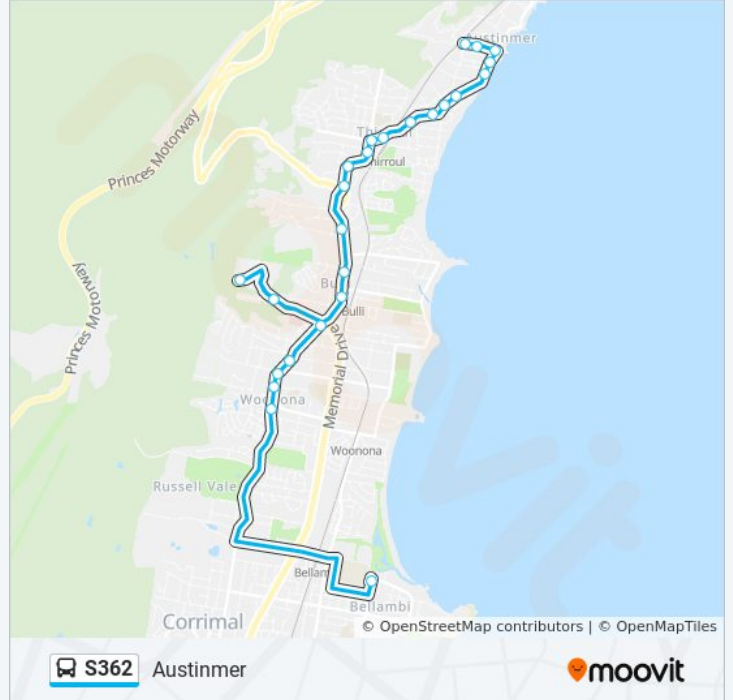

**Direction: Austinmer**

26 stops

[VIEW LINE SCHEDULE](#)

- Holy Spirit College, Cawley St
- Princes Hwy at Gray St
- Princes Hwy opp Woonona-Bulli RSL Memorial Club
- Princes Hwy at Popes Rd
- Princes Hwy before Hillcrest Ave
- Princes Hwy before Hospital Rd
- Hospital Rd at Alanson Ave
- Highlands Pde at Sturt Pl
- Hospital Rd at Organs Rd
- Bulli Heritage Hotel, Princes Hwy
- Bulli Bowling Club, Princes Hwy
- Bulli Public School, Princes Hwy
- Lawrence Hargrave Dr opp Hewitts Ave
- Lawrence Hargrave Dr after Prince St
- Lawrence Hargrave Dr at Lachlan St
- George St at Lawrence Hargrave Dr
- Thirroul Comm Centre & Library
- Thirroul Plaza, Lawrence Hargrave Dr
- Thirroul Fire Station, Lawrence Hargrave Dr
- Lawrence Hargrave Dr at Cochrane Rd
- Lawrence Hargrave Dr before Henley Rd

**Direction:** Austinmer

**Stops:** 26

**Trip Duration:** 30 min

**Line Summary:**

Lawrence Hargrave Dr after Mountain Rd  
Lawrence Hargrave Dr at Kennedy Rd  
Moore St at Lawrence Hargrave Dr  
Moore St at Slade St  
Moore St opp Austinmer Station