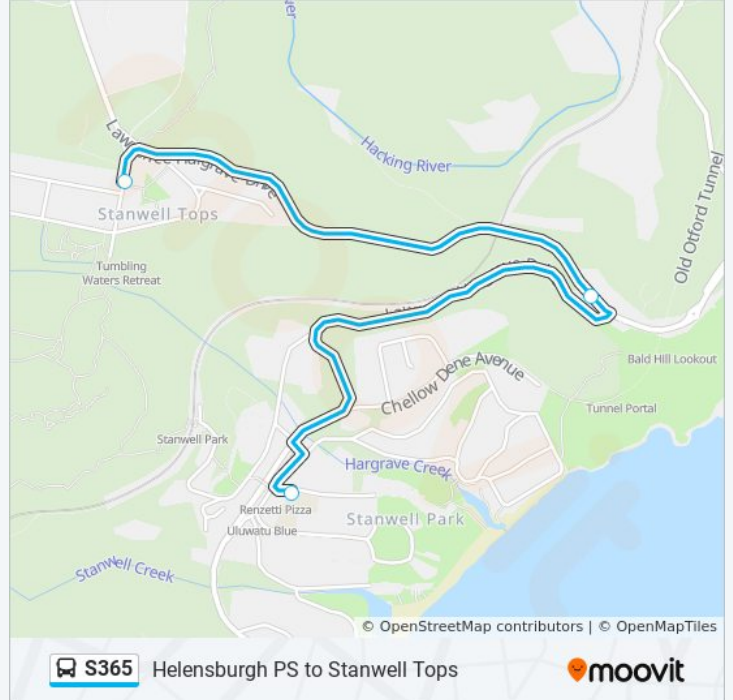

Direction: Stanwell Park

14 stops

[VIEW LINE SCHEDULE](#)

- Helensburgh Station
- Helensburgh Public School, Fletcher St
- Parkes St at Hume Dr
- Parkes St opp Cowper St
- Walker St before Whitty Rd
- Walker St at Merrigong Pl
- Walkers St after Tarawa Rd
- Longview Cres after Southview Ave
- Bendena Gardens at Stonehaven Rd
- Bendena Gardens opp Plateau Rd
- Annesley Ave opp Stirling St
- Stonehaven Rd at Annesley Ave
- Lawrence Hargrave Dr before Otford Rd
- Lawrence Hargrave Dr at Station St

Direction: Stanwell Park

Stops: 14

Trip Duration: 26 min

Line Summary:

Direction: Stanwell Tops

3 stops

[VIEW LINE SCHEDULE](#)

Station St opp Watergum Gr

Lawrence Hargrave Dr after Otford Rd

Stonehaven Rd opp Annesley Ave

S365 bus Time Schedule

Stanwell Tops Route Timetable:

Sunday	Not Operational
Monday	3:12 PM
Tuesday	3:12 PM
Wednesday	3:12 PM
Thursday	3:12 PM
Friday	Not Operational
Saturday	Not Operational

S365 bus Info

Direction: Stanwell Tops

Stops: 3

Trip Duration: 5 min

Line Summary:

S365 bus time schedules and route maps are available in an offline PDF at moovitapp.com. Use the [Moovit App](#) to see live bus times, train schedule or subway schedule, and step-by-step directions for all public transit in Sydney.