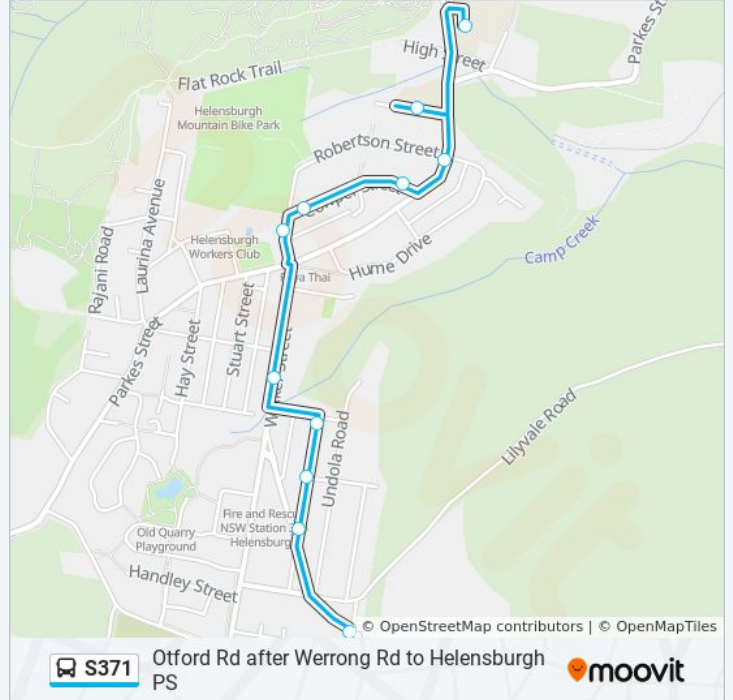

S371

Otford Rd after Werrong Rd to Helensburgh PS

Get The App

The S371 bus line Otford Rd after Werrong Rd to Helensburgh PS has one route. For regular weekdays, their operation hours are:

(1) Helensburgh PS: 8:40 AM

Use the Moovit App to find the closest S371 bus station near you and find out when is the next S371 bus arriving.

Direction: Helensburgh PS

11 stops

[VIEW LINE SCHEDULE](#)

- Otford Rd at Werrong Rd
- Bulgo Rd after Otford Rd
- Bulgo Rd opp Koornong Rd
- Bulgo Rd at Whitty Rd
- Walker St before Lilyvale St
- Helensburgh Pool, Walker St
- Cowper St after Walker St
- Cowper before Parkes St
- Parkes St at Robertson St
- Holy Cross Primary School, McMillan St
- Helensburgh Public School, Fletcher St

Direction: Helensburgh PS

Stops: 11

Trip Duration: 8 min

Line Summary:

S371 bus time schedules and route maps are available in an offline PDF at moovitapp.com. Use the [Moovit App](#) to see live bus times, train schedule or subway schedule, and step-by-step directions for all public transit in Sydney.