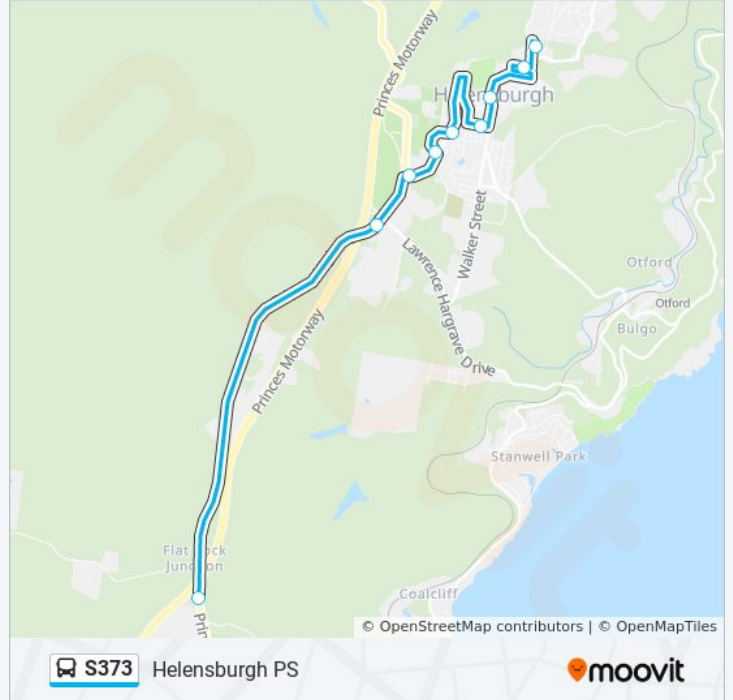

 S373

Helensburgh PS

Get The App

The S373 bus line Helensburgh PS has one route. For regular weekdays, their operation hours are:

(1) Helensburgh PS: 8:10 AM

Use the Moovit App to find the closest S373 bus station near you and find out when is the next S373 bus arriving.

Direction: Helensburgh PS

9 stops

[VIEW LINE SCHEDULE](#)

Met School, Maddens Plains

Princes Hwy before Lawrence Hargrave Dr

Parkes St after Princes Hwy

Rajani Rd after Parkes St

Parkes St at Horan St

Lilyvale St after Stuart St

Helensburgh Pool, Walker St

Holy Cross Primary School, McMillan St

Helensburgh Public School, Fletcher St

S373 bus Time Schedule

Helensburgh PS Route Timetable:

Sunday	Not Operational
Monday	8:10 AM
Tuesday	8:10 AM
Wednesday	8:10 AM
Thursday	8:10 AM
Friday	Not Operational
Saturday	Not Operational

S373 bus Info

Direction: Helensburgh PS

Stops: 9

Trip Duration: 23 min

Line Summary:

S373 bus time schedules and route maps are available in an offline PDF at moovitapp.com. Use the [Moovit App](#) to see live bus times, train schedule or subway schedule, and step-by-step directions for all public transit in Sydney.