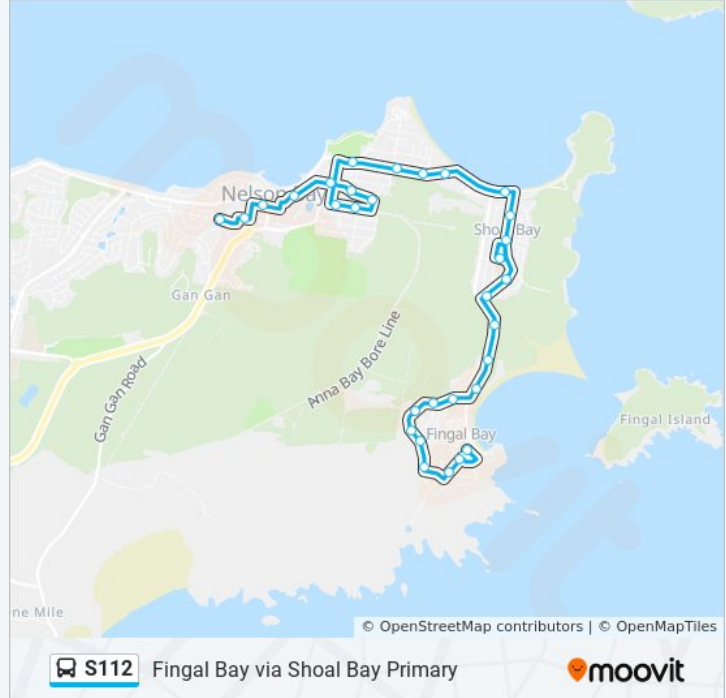

Rocky Point Rd at Coral St

Rocky Point Rd after Legana Cl

Boulder Bay Rd before Iluka Cl

Boulder Bay Rd at Farm Rd

Fingal Bay Shops, Market St

S112 bus time schedules and route maps are available in an offline PDF at moovitapp.com. Use the [Moovit App](#) to see live bus times, train schedule or subway schedule, and step-by-step directions for all public transit in Sydney.

[About Moovit](#) · [MaaS Solutions](#) · [Supported Countries](#) · [Mooviter Community](#)

© 2024 Moovit - All Rights Reserved

Check Live Arrival Times