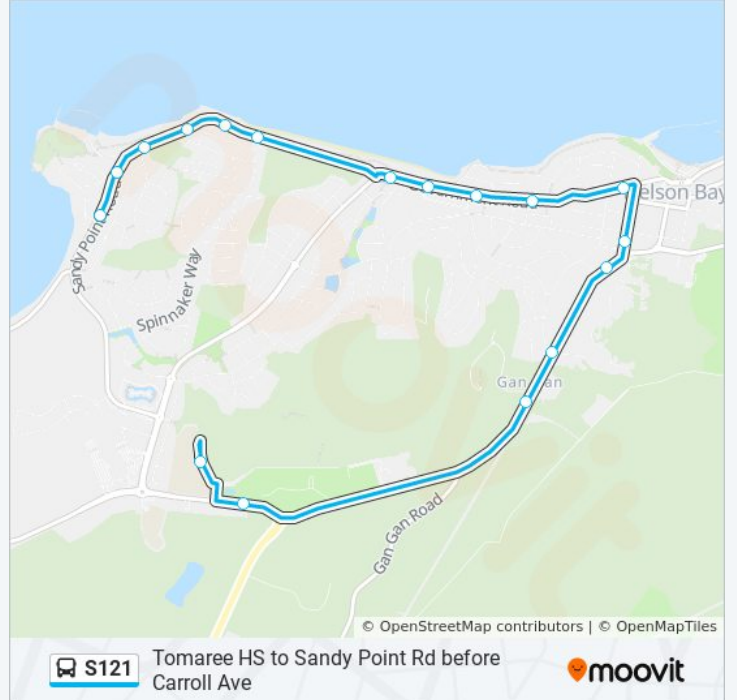

The S121 bus line Tomaree HS to Sandy Point Rd before Carroll Ave has one route. For regular weekdays, their operation hours are:

(1) Corlette via Govt Rd Nelson Bay: 2:40 PM

Use the Moovit App to find the closest S121 bus station near you and find out when is the next S121 bus arriving.

Direction: Corlette via Govt Rd Nelson Bay

17 stops

[VIEW LINE SCHEDULE](#)

Tomaree Education Centre, Bays 4-8
Tomaree Aquatic Centre, Salamander Way
Nelson Bay Rd before Lily Hill Rd
Stockton St opp Talleen Rd
Stockton St after Beenong Cl
Church St opp All Saints Anglican Church
Government Rd after Church St
Government Rd before Seaham St
Government Rd before Taree St
Government Rd before Irambang St
Government Rd before Bagnall Beach Rd
Sandy Point Rd after Pantowora St
Corlette Shops, Sandy Point Rd
53 Sandy Point Rd
Sandy Point Rd before The Peninsula
Sandy Point Rd opp Judith St
Sandy Point Rd opp Carroll Ave

S121 bus Time Schedule

Corlette via Govt Rd Nelson Bay Route Timetable:

Sunday	Not Operational
Monday	2:40 PM
Tuesday	2:40 PM
Wednesday	2:10 PM
Thursday	2:40 PM
Friday	Not Operational
Saturday	Not Operational

S121 bus Info

Direction: Corlette via Govt Rd Nelson Bay

Stops: 17

Trip Duration: 13 min

Line Summary:

S121 bus time schedules and route maps are available in an offline PDF at moovitapp.com. Use the [Moovit App](#) to see live bus times, train schedule or subway schedule, and step-by-step directions for all public transit in Sydney.