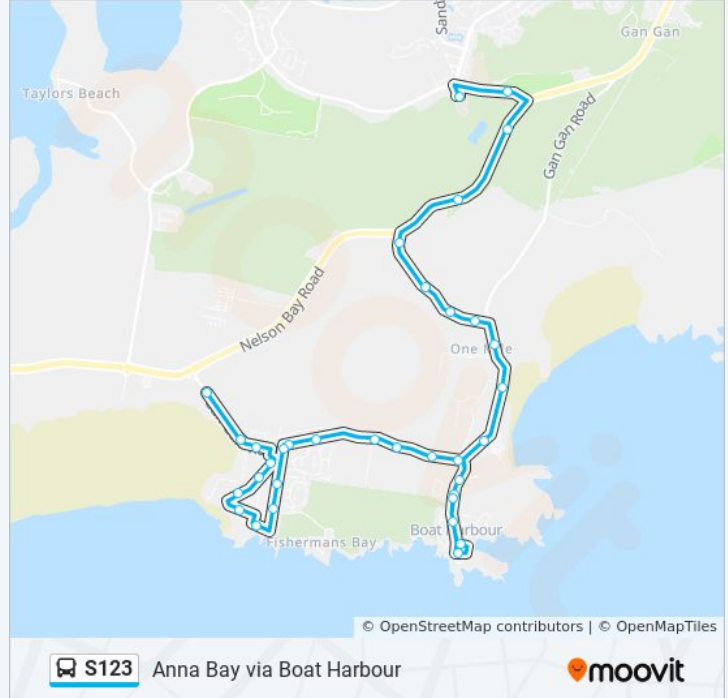

Gan Gan Rd before Morna Point Rd

Morna Point Rd after Gan Gan Rd

Morna Point Rd opp Davidson St

Morna Point Rd before Fishermans Bay Rd

Ocean Ave before Pacific Ave

Fitzroy St after Pacific Ave

Robinson St before Campbell Ave

41 Campbell Ave

Margaret St before Cromarty Cres

Gan Gan Rd before James Paterson St

Gan Gan Rd after James Paterson St

Gan Gan Rd opp 31

S123 bus time schedules and route maps are available in an offline PDF at moovitapp.com. Use the [Moovit App](#) to see live bus times, train schedule or subway schedule, and step-by-step directions for all public transit in Sydney.

[About Moovit](#) • [MaaS Solutions](#) • [Supported Countries](#) • [Mooviter Community](#)

© 2024 Moovit - All Rights Reserved

Check Live Arrival Times