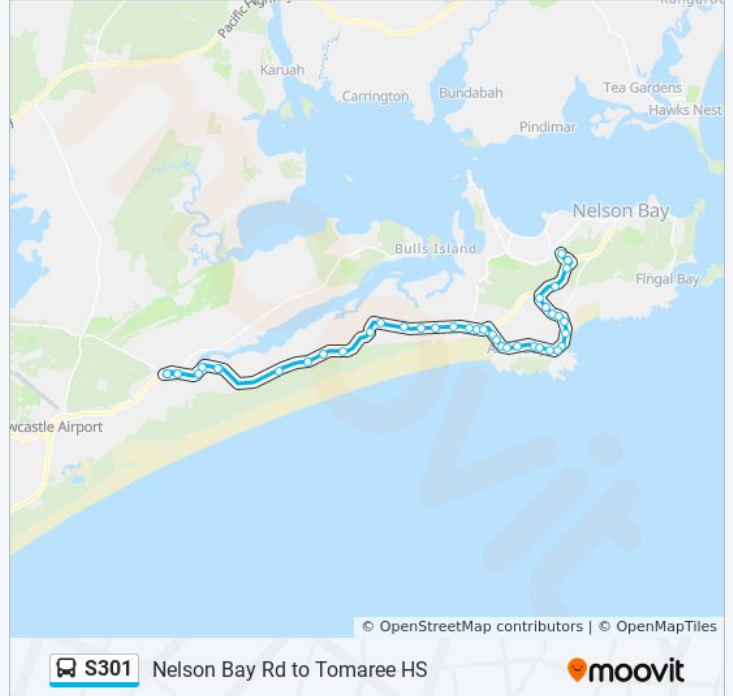

Direction: Tomaree High School

41 stops

[VIEW LINE SCHEDULE](#)

- Nelson Bay Rd before Janet Pde
- 2760 Nelson Bay Rd
- Nelson Bay Rd after Oakvale Dr
- Nelson Bay Rd opp Salt Ash Ave
- Nelson Bay Rd after Richardson Rd
- Church of Christ, Nelson Bay Rd
- 2741 Nelson Bay Rd
- 2875 Nelson Bay Rd
- 3045 Nelson Bay Rd
- 3365 Nelson Bay Rd
- Murray's Brewery, Nelson Bay Rd
- 3551 Nelson Bay Rd
- 3721 Nelson Bay Rd
- 3797 Nelson Bay Rd
- 3927 Nelson Bay Rd
- Nelson Bay Rd after Binder Rd
- Nelson Bay Rd after Trotter Rd
- 4177 Nelson Bay Rd
- Nelson Bay Rd before Port Stephens Dr
- Nelson Bay Rd after Port Stephens Dr
- David Grahams Golf Complex, Nelson Bay Rd
- 31 Gan Gan Rd

Frost Rd before Saltbush Ave

Frost Rd at Robert Connel Cl

Seawinds Village, Frost Rd

Nelson Bay Rd opp 4738

Nelson Bay Rd opp Gan Gan Army Camp

Salamander Way opp Tomaree Aquatic Centre

Tomaree Education Centre, Bays 4-8