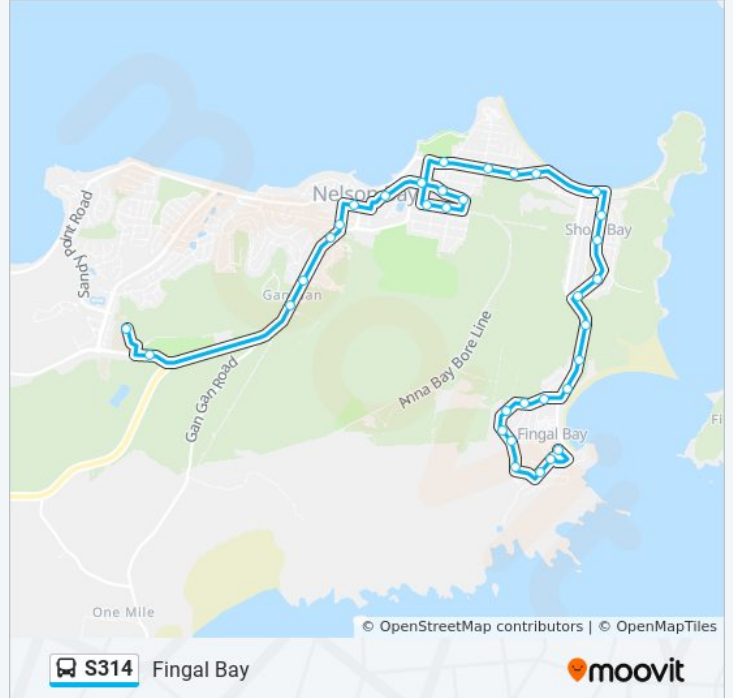

Direction: Fingal Bay

32 stops

[VIEW LINE SCHEDULE](#)

Tomaree Education Centre, Bays 1-3

Tomaree Aquatic Centre, Salamander Way

Nelson Bay Rd before Lily Hill Rd

Stockton St opp Talleen Rd

Stockton St after Beenong Cl

Ocena Beach Trail, Marine Dr

Marine Dr opp Lentara St

S314 bus Time Schedule

Fingal Bay Route Timetable:

Sunday	Not Operational
Monday	3:45 PM
Tuesday	3:45 PM
Wednesday	3:45 PM
Thursday	3:45 PM
Friday	Not Operational
Saturday	Not Operational

S314 bus Info

Direction: Fingal Bay

Stops: 32

Trip Duration: 33 min

Line Summary:

Marine Dr opp Darramba Rd

Rocky Point Rd opp Lentara St

Rocky Point Rd after Whitesands Rd

Rocky Point Rd opp Fingal Bay Sports Club

139 Rocky Point Rd

Rocky Point Rd at Coral St

Rocky Point Rd after Legana Cl

Boulder Bay Rd before Iluka Cl

Boulder Bay Rd at Farm Rd

Fingal Bay Shops, Market St

S314 bus time schedules and route maps are available in an offline PDF at moovitapp.com. Use the [Moovit App](#) to see live bus times, train schedule or subway schedule, and step-by-step directions for all public transit in Sydney.